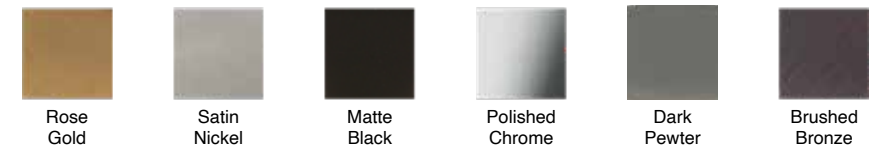

SHAKER  
DESIGNER  
WHITE SLAB  
(SW)

SHAKER  
DESIGNER  
WHITE 5PC  
(SW)

SHAKER  
ESPRESSO  
(SE)

SHAKER  
KODIAK  
(SK)

BROOKLYN  
MODERN  
GRAY  
(BG)

BROOKLYN  
SLATE  
(BS)

BROOKLYN  
MIDNIGHT  
(BM)

BROOKLYN  
BRIGHT  
WHITE  
(BW)

Available Finishes