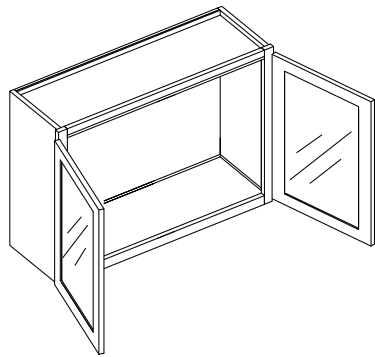

15" Wall Stacking Cabinets with Glass

Item Code	Outer Dimensions			Opening Size		Door Size	
	W	H	D	A	B	W	H
WS1215	12"	15"	12"	9"	12"	11.5"	13.75"
WS1515	15"	15"	12"	12	12"	14.5"	13.75"
WS1815	18"	15"	12"	15	12"	17.5"	13.75"
WS2115	21"	15"	12"	18	12"	20.5"	13.75"

**Door comes pre-routed with glass insert and finished interior*

PRODUCT SPECS WALL CABINETS

15" Wall Stacking Cabinets with Glass

Item Code	Outer Dimensions			Opening Size		Door Size (x2)	
	W	H	D	A	B	W	H
WS2415-2	24"	15"	12"	21"	12"	11.6875"	13.75"
WS2715-2	27"	15"	12"	24"	12"	13.1875"	13.75"
WS3015-2	30"	15"	12"	27"	12"	14.6875"	13.75"
WS3315-2	33"	15"	12"	30"	12"	16.1875"	13.75"
WS3615-2	36"	15"	12"	33"	12"	17.6875"	13.75"