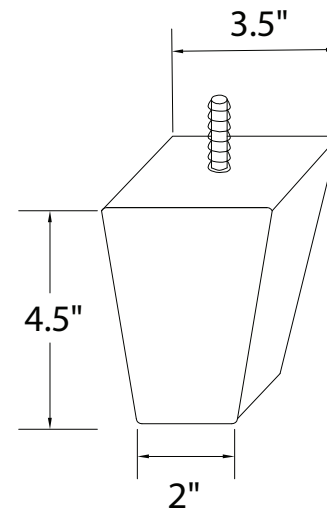

Item Code	Middle Opening		Middle Drawer Front Size	
	A	H	W	H
VDB12	9"	9.875"	11.5"	10.8125"
VDB15	12"	9.875"	14.5"	10.8125"
VDB18	15"	9.875"	17.5"	10.8125"
VDB24	21"	9.875"	23.5"	10.8125"

Item Code	Bottom Opening		Bottom Drawer Front Size	
	A	H	W	H
VDB12	9"	9.125"	11.5"	10.825"
VDB15	12"	9.125"	14.5"	10.825"
VDB18	15"	9.125"	17.5"	10.825"
VDB24	21"	9.125"	23.5"	10.825"

3/4' plywood construction

PRODUCT SPECS DECORATIVE ACCESSORIES

Corbels

Item Code	Outer Dimensions		
	W	H	D
CORSM	3"	10.5"	7.5"

Item Code	Outer Dimensions		
	W	H	D
CORT	3.5"	10.5"	7"

Bunfeet

Item Code	Outer Dimensions		
	W	H	D
TBUNFOOT	3"	4.5"	3"

Item Code	Outer Dimensions		
	W	Top	Bottom
TBUNFOOT2	4.5"	3.5"	2"

PRODUCT SPECS DECORATIVE ACCESSORIES

Turned Post

Item Code	Outer Dimensions		
	W	H	D
TPOSTP3	3"	35.5"	3"
TPOSTP5	5"	35.5"	5"

Top and bottom can be trimmed.