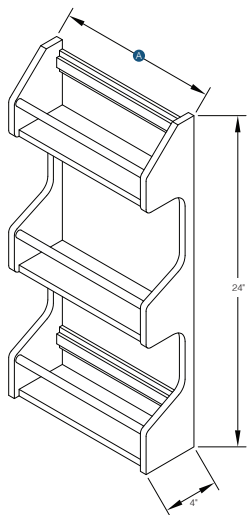

Spice Rack Door Attachment

Item Code	Size		
	A	H	D
YN-SRD12	11.5"	24"	4"
YN-SRD15	14.5"	24"	4"

SRD12 designed to attach to 17.5" door. e.g. (W1830 or W3630)
SRD15 designed to attach to 20.5" door. e.g. (W2130 or W4230)