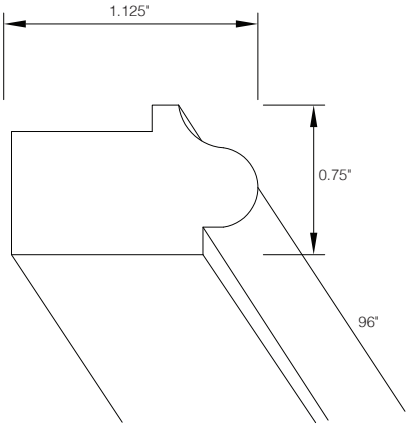

PRODUCT SPECS MOLDING & TRIM

Cove Crown Molding

Item Code	Outer Dimensions		
	W	H	D
COM8	96"	3.25"	2.75"

*Molding width is 5.25"

Outside Corner Molding

Item Code	Outer Dimensions		
	W	H	D
OCM8	96"	0.75"	0.75"

Batton Molding

Item Code	Outer Dimensions		
	W	H	D
BAM8	96"	0.748"	0.24"

Traditional Light Rail Molding

Item Code	Outer Dimensions		
	W	H	D
LRM8	96"	2.25"	1.625"

PRODUCT SPECS MOLDING & TRIM

Bottom Edge Molding

Item Code	Outer Dimensions		
	W	H	D
BEM8	96"	0.75"	1.125"

PRODUCT SPECS FILLERS & PANELS

Back Panel - Long Grain

Item Code	Outer Dimensions		
	W	H	D
BPLG4896	96"	48"	0.25"

Finished on one side and UV natural finish on other side