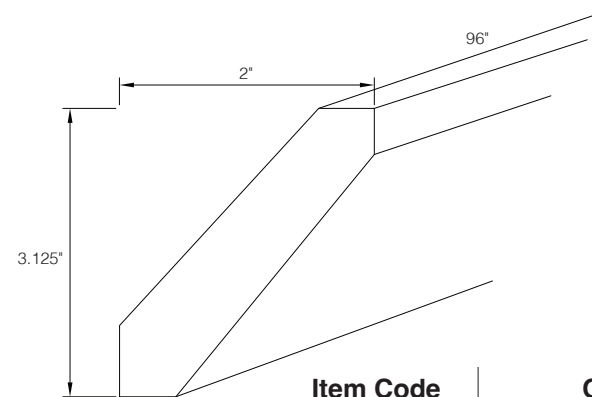

Royal Crown Molding

Item Code	Outer Dimensions		
	W	H	D
RCM8	96"	3.25"	2.75"

Large Crown Molding

Item Code	Outer Dimensions		
	W	H	D
BCM8	96"	3.25"	2.625"

Shaker Crown Molding

Item Code	Outer Dimensions		
	W	H	D
SCM8	96"	3.125"	2"

PRODUCT SPECS MOLDING & TRIM

Cove Crown Molding

Item Code	Outer Dimensions		
	W	H	D
COM8	96"	3.25"	2.75"

*Molding width is 5.25"

Outside Corner Molding

Item Code	Outer Dimensions		
	W	H	D
OCM8	96"	0.75"	0.75"