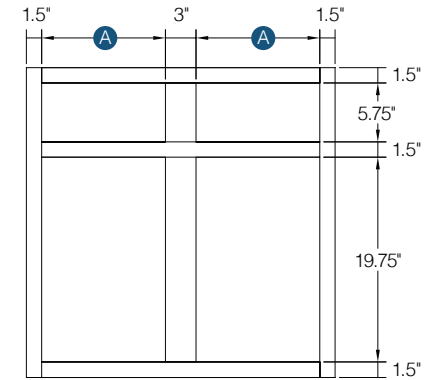

30" - 36" High Double Door Wall with Center Stile

Item Code	Outer Dimensions			Opening Size		Door Size (x2)	
	W	H	D	A	B	W	H
W4230	42"	30"	12"	18"	27"	20.5"	28.75"
W4236	42"	36"	12"	18"	33"	20.5"	34.75"

Item Code	Outer Dimensions		Bottom Drawer Front Size	
	W	H	W	H
DB30-2	27"	12.5"	29.5"	14.25"
DB36-2	27"	12.5"	29.5"	14.25"

Desk Drawer Base

Item Code	Outer Dimensions			Top Opening		Top Drawer Front Size	
	W	H	D	W	H	W	H
DDB18	18"	29.5"	24"	15"	5.75"	17.5"	6.75"

Item Code	Outer Dimensions		Bottom Drawer Front Size	
	W	H	W	H
DDB18	15"	14.75"	17.5"	16.75"

PRODUCT SPECS BASE CABINETS

Sink Base

Item Code	Outer Dimensions			False Drawer Opening (x2)		Door Opening	
	W	H	D	A	H	W	H
SB30	30"	34.5"	24"	12.1875"	5.75"	27"	19.75"
SB33	33"	34.5"	24"	13.6875"	5.75"	30"	19.75"
SB36	36"	34.5"	24"	15.1875"	5.75"	33"	19.75"

Item Code	False Drawer Front Size (x2)		Door Size (x2)	
	W	H	W	H
SB30	14.6875"	6.75"	14.6875"	21.5"
SB33	16.1875"	6.75"	16.1875"	21.5"
SB36	17.6875"	6.75"	17.6875"	21.5"

Sink Base with Center Stile

Item Code	Outer Dimensions			False Drawer Opening (x2)		Door Opening	
	W	H	D	A	H	W	H
SB42	42"	34.5"	24"	18"	5.75"	39"	19.75"
SB48	48"	34.5"	24"	21"	5.75"	45"	19.75"