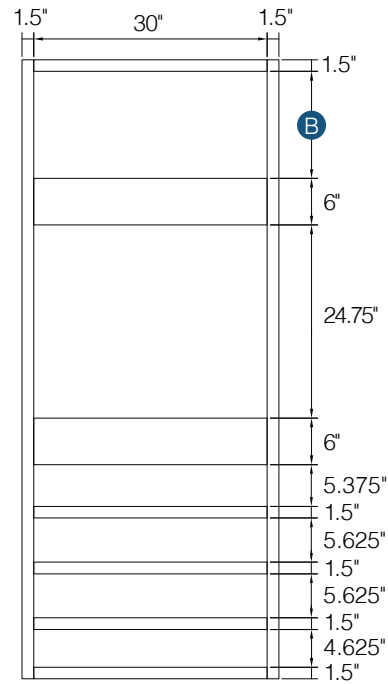

PRODUCT SPECS TALL CABINETS

Oven Cabinet

Item Code	Outer Dimensions		
	W	H	D
OC3390*	33"	90"	24"
OC3396**	33"	96"	24"

Item Code	Door Opening		Door Size	
	W	B	W	H
OC3390*	30"	19.75"	16.1875"	21.5"
OC3396**	30"	25.75"	16.1875"	27.5"

Item Code	Top Drawer Opening		Top Drawer Front Size	
	W	H	W	H
OC3390*	30"	5.375"	32.5"	6.75"
OC3396**	30"	5.375"	32.5"	6.75"

Item Code	Middle Drawer Opening		Middle Drawer Front Size	
	W	H	W	H
OC3390*	30"	5.375"	32.5"	6.75"
OC3396**	30"	5.375"	32.5"	6.75"

Item Code	Bottom Drawer Opening		Bottom Drawer Front Size	
	W	H	W	H
OC3390*	30"	4.375"	32.5"	6.75"
OC3396**	30"	4.375"	32.5"	6.75"

Oven Cabinets have one drawer included (OCD337)

* OC3390 - Includes 1 shelf

** OC3396 - Includes 2 shelves