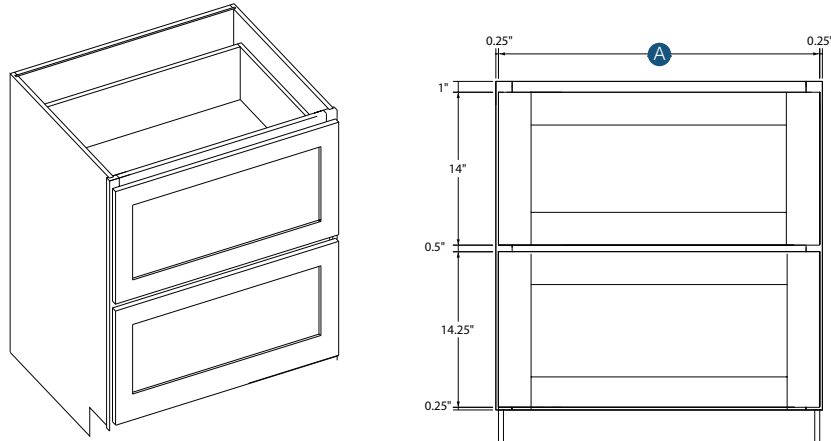

PRODUCT SPECS BASE CABINETS

Two Drawer Base

Item Code	Outer Dimensions			Drawer Opening		Door Opening	
	W	H	D	A	H	A	H
DB30-2	30"	34.5"	24"	27"	13"	29.5"	14"
DB36-2	36"	34.5"	24"	27"	13"	29.5"	14"

Item Code	Outer Dimensions		Bottom Drawer Front Size	
	W	H	W	H
DB30-2	27"	12.5"	29.5"	14.25"
DB36-2	27"	12.5"	29.5"	14.25"