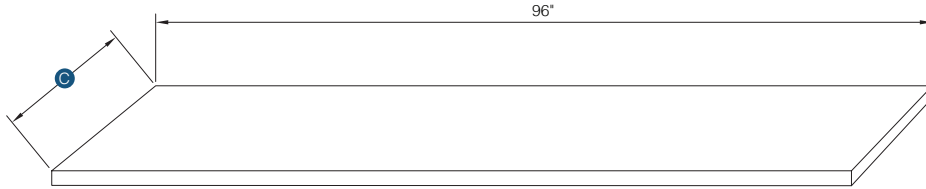

All four edges finished

PRODUCT SPECS ATTACHMENTS & INSERTS

Shelf

Item Code	Outer Dimensions		
	W	H	C
SHELF1296	96"	0.625"	12"
SHELF2496	96"	0.625"	24"

Shelf1296 available in natural or painted finish

Shelf2496 available in natural only