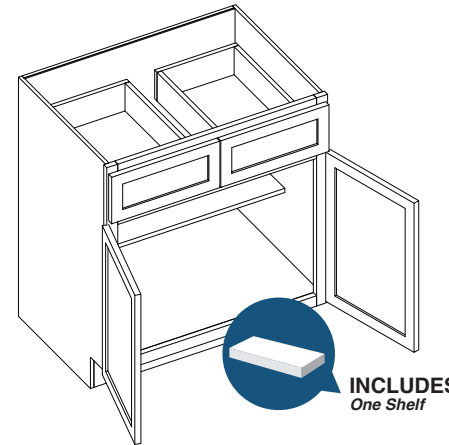

Double Door Standard Base

Item Code	Outer Dimensions			Drawer Opening (x2)		Door Opening	
	W	H	D	A	H	A	H
B24-2*	24"	34.5"	24"	21"	5.75"	21"	19.75"
B27	27"	34.5"	24"	10.6875"	5.75"	24"	19.75"
B30	30"	34.5"	24"	12.1875"	5.75"	27"	19.75"
B33	33"	34.5"	24"	13.6875"	5.75"	30"	19.75"
B36	36"	34.5"	24"	15.1875"	5.75"	33"	19.75"
B39	39"	34.5"	24"	16.6875"	5.75"	36"	19.75"

Item Code	Drawer Front Size (x2)		Door Size (x2)	
	W	H	W	H
B24-2*	23.5"	6.75"	11.6875"	21.5"
B27	13.1875"	6.75"	13.1875"	21.5"
B30	14.6875"	6.75"	14.6875"	21.5"
B33	16.1875"	6.75"	16.1875"	21.5"
B36	17.6875"	6.75"	17.6875"	21.5"
B39	19.1875"	6.75"	19.1875"	21.5"

*Napa White has a single drawer front on all sizes