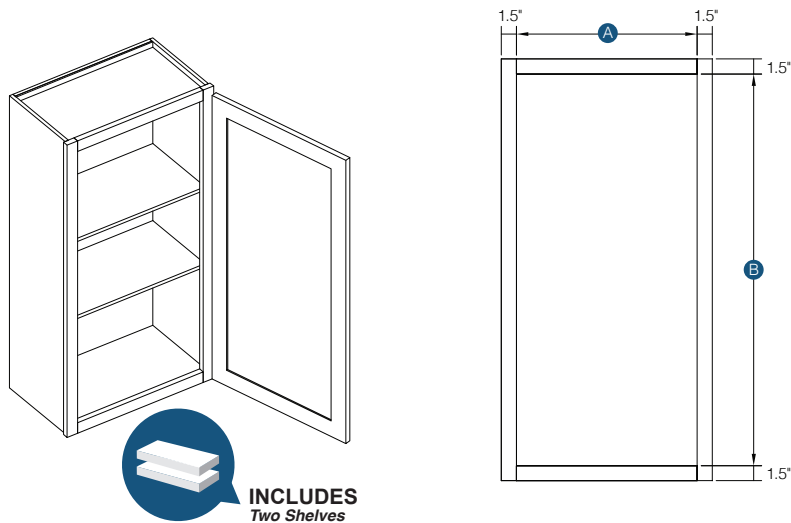

PRODUCT SPECS WALL CABINETS

30" - 36" High Single Door Wall

Item Code	Outer Dimensions			Opening Size		Door Size	
	W	H	D	A	B	W	H
W930	9"	30"	12"	6"	27"	8.5"	28.75"
W1230	12"	30"	12"	9"	27"	11.5"	28.75"
W1530	15"	30"	12"	12"	27"	14.5"	28.75"
W1830	18"	30"	12"	15"	27"	17.5"	28.75"
W2130	21"	30"	12"	18"	27"	20.5"	28.75"
W936	9"	36"	12"	6"	33"	8.5"	34.75"
W1236	12"	36"	12"	9"	33"	11.5"	34.75"
W1536	15"	36"	12"	12"	33"	14.5"	34.75"
W1836	18"	36"	12"	15"	33"	17.5"	34.75"
W2136	21"	36"	12"	18"	33"	20.5"	34.75"