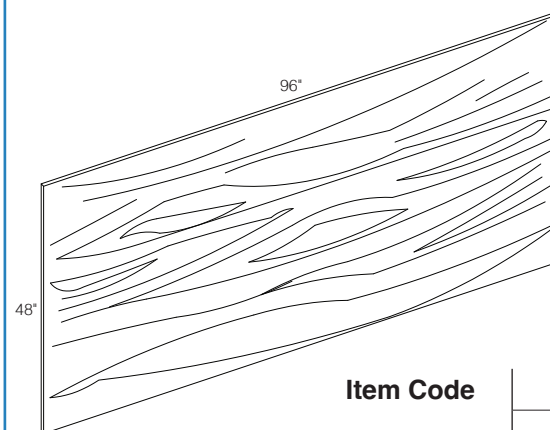

1/2" Thick Finished Plywood Filler

Item Code	Outer Dimensions		
	W	H	D
PSP4896	96"	48"	0.5"

Finished on one side and clear coat on the other side