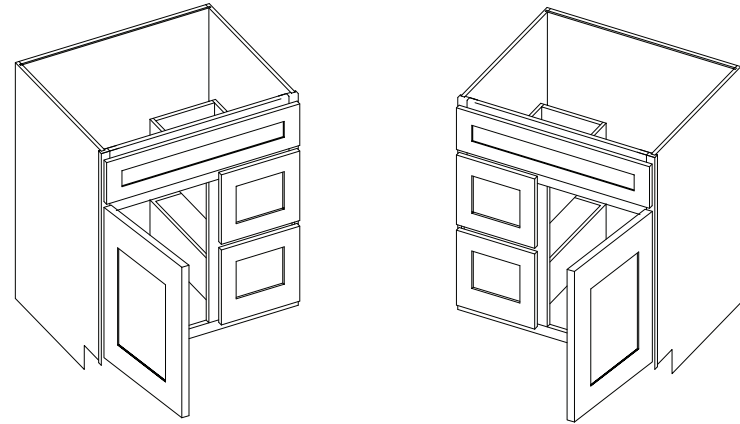

PRODUCT SPECS VANITY CABINETS

Vanity Cabinet Coding

Notes:

- Standard vanity cabinets are 21" deep.
- Add door thickness for total cabinet depth.
- Please refer to the Products by Cabinet Line chart to determine which products are carried for each cabinet line.
- Napa White has a single drawer on all sizes.

Vanity Combo Cabinet 30"

Item Code	Outer Dimensions			False Drawer Opening		Door Opening	
	W	H	D	W	H	W	H
VSBDR30	30"	34.5"	21"	11.5"	5.75"	15"	19.75"
VSBDL30	30"	34.5"	21"	11.5"	5.75"	15"	19.75"

Item Code	False Drawer Front Size		Door Size (x2)	
	W	H	W	H
VSBDR30 / VSBDL30	29.5"	6.75"	17.5"	21.5"

Item Code	Top Drawer Opening		Bottom Drawer Opening	
	W	H	W	H
VSBDR30 / VSBDL30	9"	9.5"	9"	8.75"

Item Code	Side Drawer Size (x2)	
	W	H
VSBDR30 / VSBDL30	11.5"	10.5"