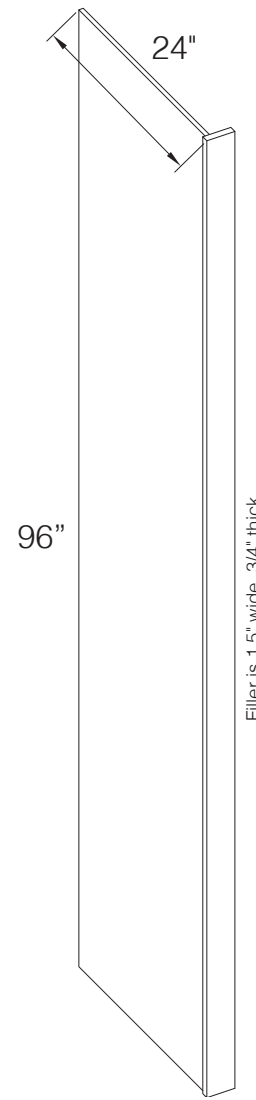

Tall End Panel (Refrigerator Panel)

Filler is 1.5" wide, 3/4" thick

Item Code	Outer Dimensions		
	W	H	D
TEP3096	1.5"	96"	30"

1/2" panel thickness
Finished one side, natural UV back
Ships unassembled