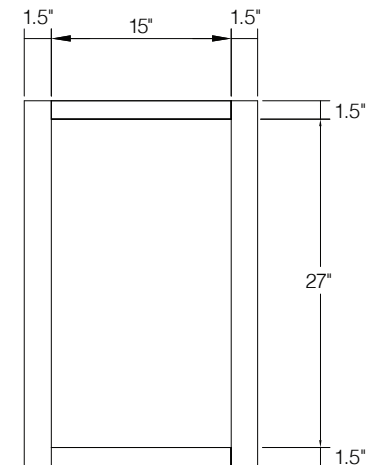

Trash Can Base (Full Height Door)

Item Code	Outer Dimensions			Opening Size		Door Size	
	W	H	D	W	H	W	H
TRB-1*	18"	34.5"	24"	15"	27"	17.5"	28.75"
TRB-2**	18"	34.5"	24"	15"	27"	17.5"	28.75"

TRB-1 shown

* TRB-1 includes one 50 QT can

** TRB-2 includes two 35 QT cans

Trash Cam Insert (TCCK) for B18 also available on page 49