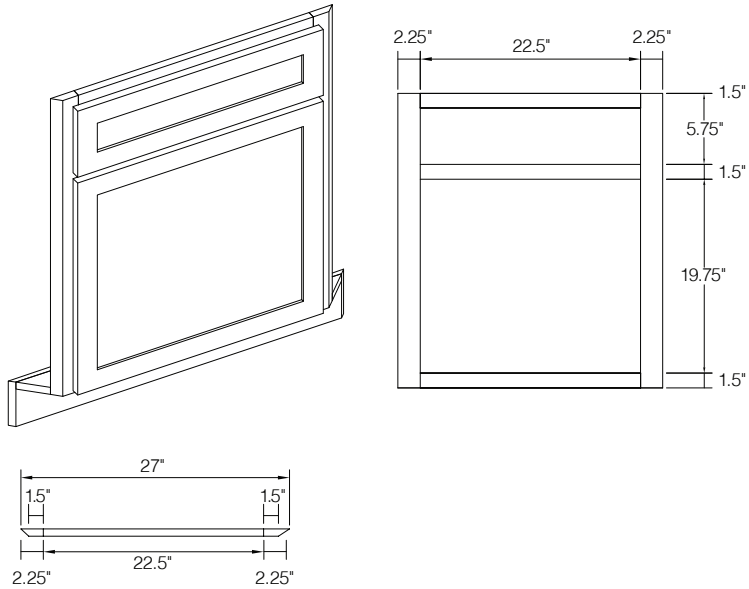

PRODUCT SPECS BASE CABINETS

Corner Sink Front

Item Code	Outer Dimensions			Door Opening		Door Size	
	W	H	D	W	H	W	H
CSF42	27"	34.5"	2"	22.5"	19.75"	23.5"	21.5"

Item Code	Drawer Opening		Drawer Front Size	
	W	H	W	H
CSF42	22.5"	5.75"	23.5"	6.75"

Back of face frame measures 27" wide
Hinges sold separately

Sink floor sold separately - YN-CSF-FLOOR