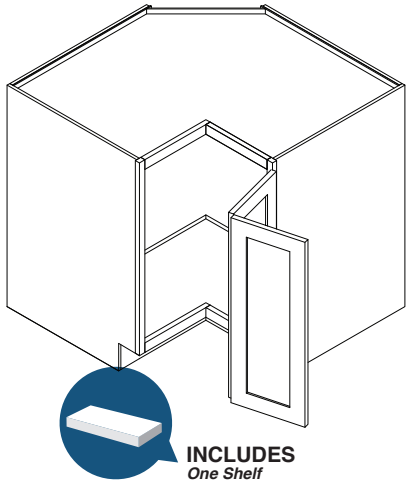

PRODUCT SPECS BASE CABINETS

Easy Reach

Item Code	Outer Dimensions			Door Opening		Door Size	
	W	H	D	A	H	A	H
ER33	33"	34.5"	24"	8.75"	27"	7.75"	28.75"
ER36	36"	34.5"	24"	11.75"	27"	10.875"	28.75"