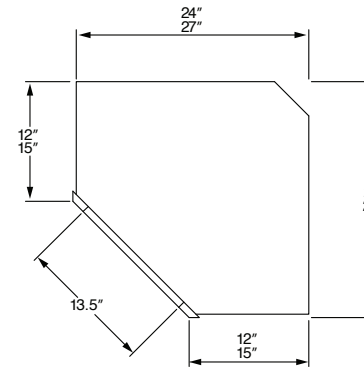

15" Corner Wall Stacking Cabinet with Glass

Item Code	Outer Dimensions			Opening Size		Door Size	
	W	H	D	W	H	W	H
CWS2415	24"	15"	12"	13.5"	12"	14.5"	13.75"
CWS2715	27"	15"	12"	13.5"	12"	14.5"	13.75"

*Door comes pre-routed with glass insert and finished interior