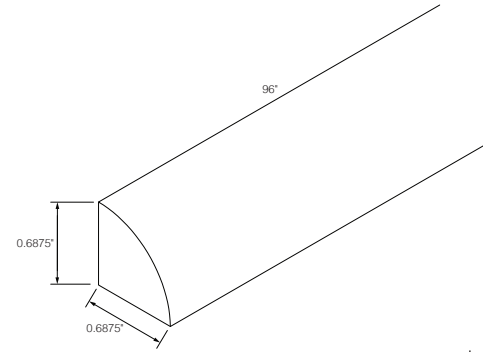

Wings on KD36 can be trimmed down to fit a 30" opening

PRODUCT SPECS MOLDING & TRIM

Toe Kick

Item Code	Outer Dimensions		
	W	H	D
TKS8	96"	4.5"	0.25"

Shoe Molding

Item Code	Outer Dimensions		
	W	H	D
SHOE	96"	0.6875"	0.6875"