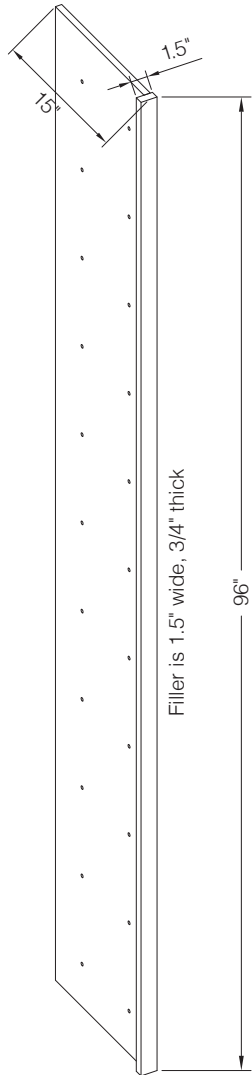

PRODUCT SPECS FILLERS & PANELS

Bookcase End

Item Code	Outer Dimensions		
	W	H	D
BCE1596	1.5"	96"	15"

Does not include shelf or shelf clips.
1/2" panel thickness
Finished on both sides