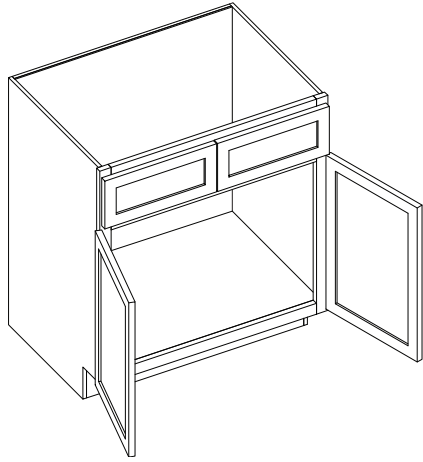

Item Code	Outer Dimensions		Bottom Drawer Front Size	
	W	H	W	H
DB30-2	27"	12.5"	29.5"	14.25"
DB36-2	27"	12.5"	29.5"	14.25"

Desk Drawer Base

Item Code	Outer Dimensions			Top Opening		Top Drawer Front Size	
	W	H	D	W	H	W	H
DDB18	18"	29.5"	24"	15"	5.75"	17.5"	6.75"

Item Code	Outer Dimensions		Bottom Drawer Front Size	
	W	H	W	H
DDB18	15"	14.75"	17.5"	16.75"

PRODUCT SPECS BASE CABINETS

Sink Base

Item Code	Outer Dimensions			False Drawer Opening (x2)		Door Opening	
	W	H	D	A	H	W	H
SB30	30"	34.5"	24"	12.1875"	5.75"	27"	19.75"
SB33	33"	34.5"	24"	13.6875"	5.75"	30"	19.75"
SB36	36"	34.5"	24"	15.1875"	5.75"	33"	19.75"