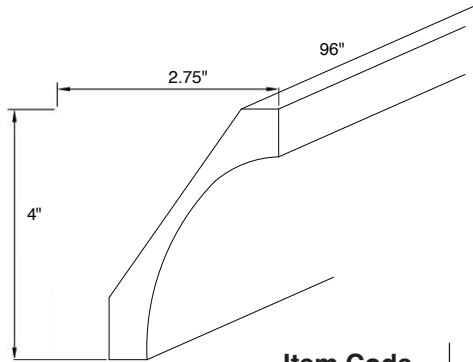

Royal Crown Molding

Item Code	Outer Dimensions		
	W	H	D
RCM8	96"	3.25"	2.75"

Large Crown Molding

Item Code	Outer Dimensions		
	W	H	D
BCM8	96"	3.25"	2.625"

Shaker Crown Molding

Item Code	Outer Dimensions		
	W	H	D
SCM8	96"	3.125"	2"

PRODUCT SPECS MOLDING & TRIM

Cove Crown Molding

Item Code	Outer Dimensions		
	W	H	D
COM8	96"	3.25"	2.75"

*Molding width is 5.25"

Outside Corner Molding

Item Code	Outer Dimensions		
	W	H	D
OCM8	96"	0.75"	0.75"