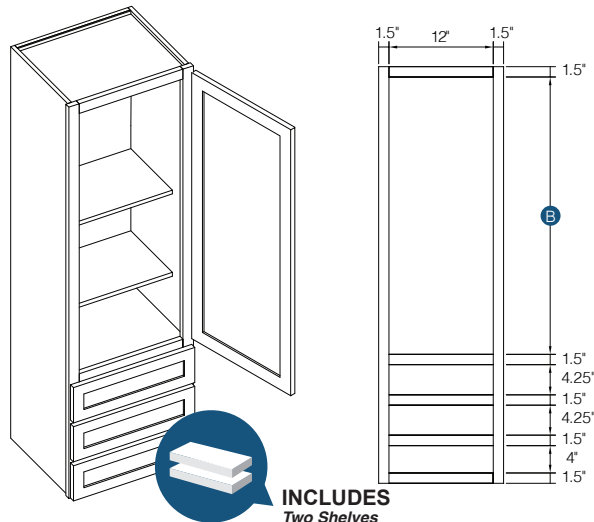

PRODUCT SPECS WALL CABINETS

42" High Double Door Wall

42" High Double Door Wall with Center Stile

Item Code	Outer Dimensions			Opening Size		Door Size (x2)	
	W	H	D	A	B	W	H
W2442-2	24"	42"	12"	21"	39"	11.6875"	40.75"
W2742	27"	42"	12"	24"	39"	13.1875"	40.75"
W3042	30"	42"	12"	27"	39"	14.6875"	40.75"
W3342	33"	42"	12"	30"	39"	16.1875"	40.75"
W3642	36"	42"	12"	33"	39"	17.6875"	40.75"
W3942	39"	42"	12"	36"	39"	19.1875"	40.75"

Item Code	Outer Dimensions			Opening Size		Door Size (x2)	
	W	H	D	A	B	W	H
W4242	42"	42"	12"	18"	39"	20.5"	40.75"

PRODUCT SPECS WALL CABINETS

Wall Tower with 3 Drawers

Item Code	Outer Dimensions			Door Opening		Door Size	
	W	H	D	W	B	W	H
DWR1548	15"	48"	15"	12"	28"	14.5"	28.75"
DWR1554	15"	54"	15"	12"	34"	14.5"	34.75"
DWR1560*	15"	60"	15"	12"	40"	14.5"	40.75"

Item Code	Outer Dimensions		Bottom Drawer Front Size	
	W	H	W	H
DB30-2	27"	12.5"	29.5"	14.25"
DB36-2	27"	12.5"	29.5"	14.25"

Desk Drawer Base

Item Code	Outer Dimensions			Top Opening		Top Drawer Front Size	
	W	H	D	W	H	W	H
DDB18	18"	29.5"	24"	15"	5.75"	17.5"	6.75"