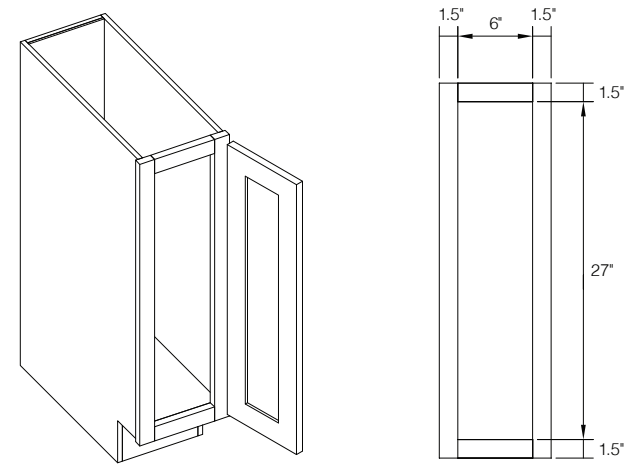

PRODUCT SPECS BASE CABINETS

Base Cabinet Coding

Notes:

- Standard base cabinets are 24" deep and 34.5" high.
- Add door thickness for total cabinet depth.
- Please refer to the Products by Cabinet Line chart to determine which products are carried for each cabinet line.

Single Door Full Height Base

Item Code	Outer Dimensions			Opening Size		Door Size	
	W	H	D	W	H	W	H
B09	9"	34.5"	24"	6"	27"	8.5"	28.75"

PRODUCT SPECS BASE CABINETS

Single Door Standard Base

Item Code	Outer Dimensions			Drawer Opening		Door Opening	
	W	H	D	A	H	A	H
B12	12"	34.5"	24"	9"	5.75"	9"	19.75"
B15	15"	34.5"	24"	12"	5.75"	12"	19.75"
B18	18"	34.5"	24"	15"	5.75"	15"	19.75"
B21	21"	34.5"	24"	18"	5.75"	18"	19.75"