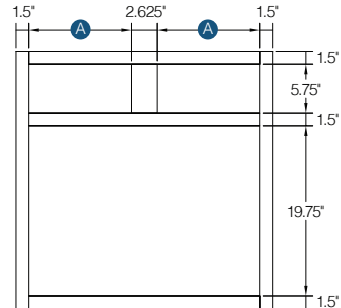

PRODUCT SPECS VANITY CABINETS

Double Door Vanity

Item Code	Outer Dimensions			False Drawer Opening (x2)		Door Opening	
	W	H	D	A	H	W	H
V24-2*	24"	34.5"	21"	21"	5.75"	21"	19.75"
V27	27"	34.5"	21"	10.6875"	5.75"	24"	19.75"
V30	30"	34.5"	21"	12.1875"	5.75"	27"	19.75"
V33	33"	34.5"	21"	13.6875"	5.75"	30"	19.75"
V36	36"	34.5"	21"	15.1875"	5.75"	33"	19.75"

Item Code	False Drawer Front Size (x2)		Door Size (x2)	
	W	H	W	H
V24-2*	23.5"	6.75"	11.6875"	21.5"
V27	13.1875"	6.75"	13.1875"	21.5"
V30	14.6875"	6.75"	14.6875"	21.5"
V33	16.1875"	6.75"	16.1875"	21.5"
V36	17.6875"	6.75"	17.6875"	21.5"

*V24-2 has one false drawer and two doors. Drawer measurements provided are for single drawer.

Note: Napa White has a single drawer front on all sizes.