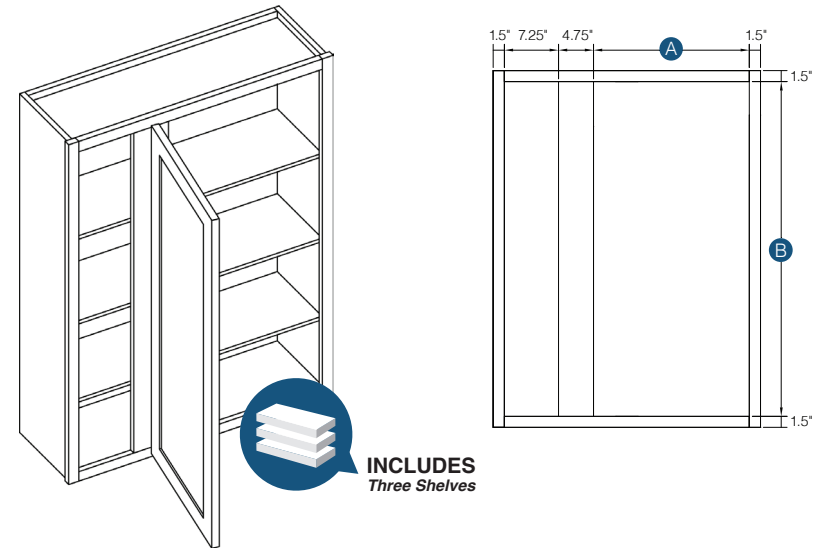

42" High Blind Wall

Item Code	Outer Dimensions			Opening Size		Door Size	
	W	H	D	A	B	W	H
BW3042	30"	42"	12"	15"	39"	17.5"	40.75"
BW3642	36"	42"	12"	21"	39"	23.5"	40.75"