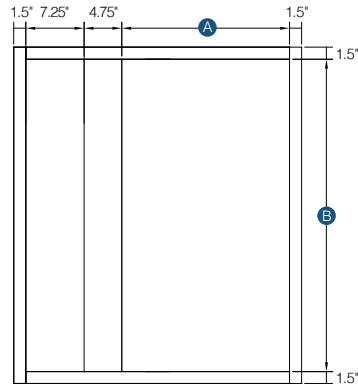

30" - 36" High Double Door Wall with Center Stile

Item Code	Outer Dimensions			Opening Size		Door Size (x2)	
	W	H	D	A	B	W	H
W4230	42"	30"	12"	18"	27"	20.5"	28.75"
W4236	42"	36"	12"	18"	33"	20.5"	34.75"

Microwave Wall Cabinet

Item Code	Outer Dimensions			Opening Size	
	W	H	D	W	H
MWC3018	30"	18"	12"	27"	14.25"

PRODUCT SPECS WALL CABINETS

42" High Corner Wall

Item Code	Outer Dimensions			Opening Size		Door Size	
	W	H	D	W	H	W	H
CW2442	24"	42"	12"	13.5"	39"	14.5"	40.75"
CW2742	27"	42"	15"	13.5"	39"	14.5"	40.75"

42" High Blind Wall

Item Code	Outer Dimensions			Opening Size		Door Size	
	W	H	D	A	B	W	H
BW3042	30"	42"	12"	15"	39"	17.5"	40.75"
BW3642	36"	42"	12"	21"	39"	23.5"	40.75"

PRODUCT SPECS WALL CABINETS

30" - 36" High Blind Wall

INCLUDES
Two Shelves

Item Code	Outer Dimensions			Opening Size		Door Size	
	W	H	D	A	B	W	H
BW2430	24"	30"	12"	9"	27"	11.5"	28.75"
BW3030	30"	30"	12"	15"	27"	17.5"	28.75"
BW3630	36"	30"	12"	21"	27"	23.5"	28.75"
BW2436	24"	36"	12"	9"	33"	11.5"	34.75"
BW3036	30"	36"	12"	15"	33"	17.5"	34.75"
BW3636	36"	36"	12"	21"	33"	23.5"	34.75"