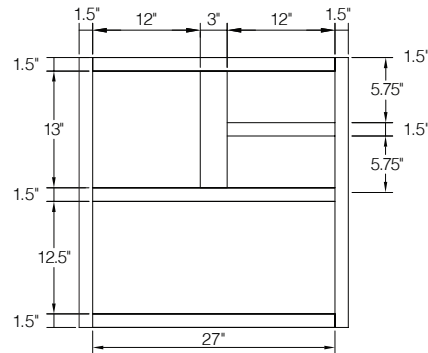

30" - 36" High Double Door Wall with Center Stile

Item Code	Outer Dimensions			Opening Size		Door Size (x2)	
	W	H	D	A	B	W	H
W4230	42"	30"	12"	18"	27"	20.5"	28.75"
W4236	42"	36"	12"	18"	33"	20.5"	34.75"

Item Code	Outer Dimensions			Drawer Opening (x2)		Door Opening (x2)	
	W	H	D	W	H	W	H
B42	42"	34.5"	24"	18"	5.75"	18"	19.75"

Item Code	Drawer Front Size (x2)		Door Size (x2)	
	W	H	W	H
B42	20.5"	6.75"	20.5"	21.5"

36" Farm House Sink Base

Item Code	Outer Dimensions			Door Opening	
	W	H	D	W	H
FSB36	36"	34.5"	24"	33"	15"

Item Code	Door Size (x2)	
	W	H
FSB36	17.687"	17"

PRODUCT SPECS BASE CABINETS

Cooking Center

Item Code	Outer Dimensions			Top Opening		Top Drawer Front Size	
	W	H	D	W	H	W	H
CC30	30"	34.5"	24"	12"	5.75"	14.5"	6.75"