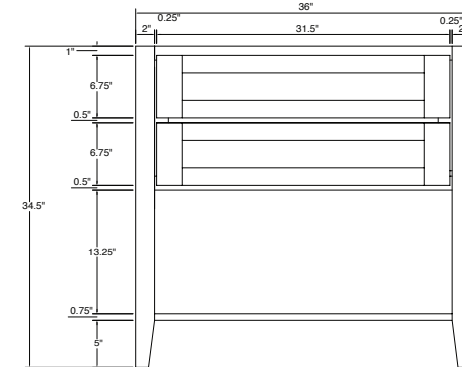

36" Open Shelf Vanity Sink Base

Item Code	Outer Dimensions			Top Opening		Top Drawer Size	
	W	H	D	W	B	W	H
VSBOS36	36"	34.5"	21"	29"	5.75"	31.5"	6.75"

Both drawers U-shaped to accommodate plumbing
Includes adjustable chrome feet
Sides and back 3/4" plywood construction