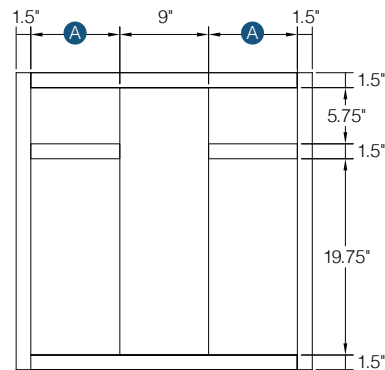

PRODUCT SPECS BASE CABINETS

42" - 48" Blind Base