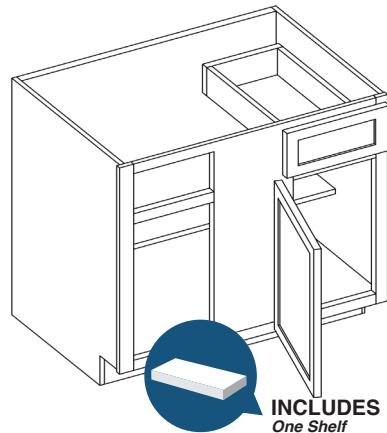

PRODUCT SPECS BASE CABINETS

42" - 48" Blind Base