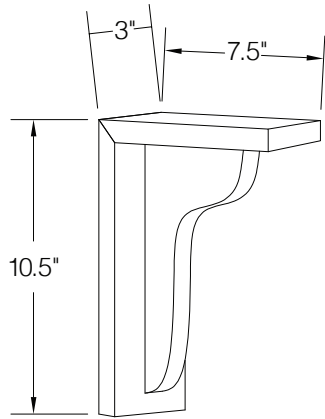

PRODUCT SPECS DECORATIVE ACCESSORIES

Corbels

Item Code	Outer Dimensions		
	W	H	D
CORSM	3"	10.5"	7.5"