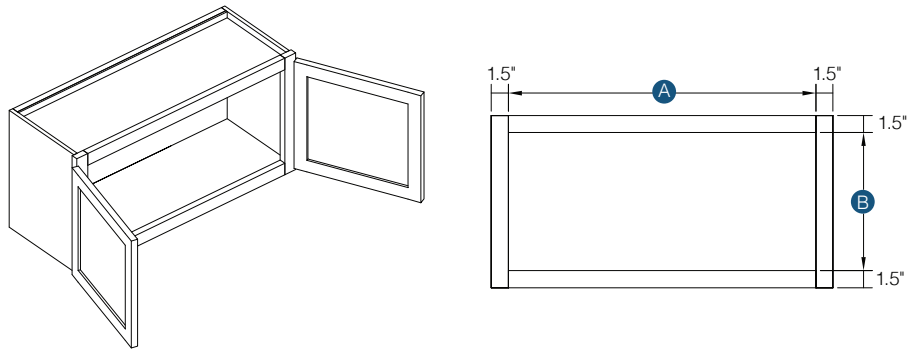

PRODUCT SPECS WALL CABINETS

12" - 21" High Double Door Wall

Item Code	Outer Dimensions			Opening Size		Door Size (x2)	
	W	H	D	A	B	W	H
W3012	30"	12"	12"	27"	9"	14.6875"	10.75"
W3312	33"	12"	12"	30"	9"	16.1875"	10.75"
W3612	36"	12"	12"	33"	9"	17.6875"	10.75"
W3015	30"	15"	12"	27"	12"	14.6875"	13.75"
W3315	33"	15"	12"	30"	12"	16.1875"	13.75"
W3615	36"	15"	12"	33"	12"	17.6875"	13.75"
W3018	30"	18"	12"	27"	15"	14.6875"	16.75"
W3318	33"	18"	12"	30"	15"	16.1875"	16.75"
W3618	36"	18"	12"	33"	15"	17.6875"	16.75"
W3021	30"	21"	12"	27"	18"	14.6875"	19.75"