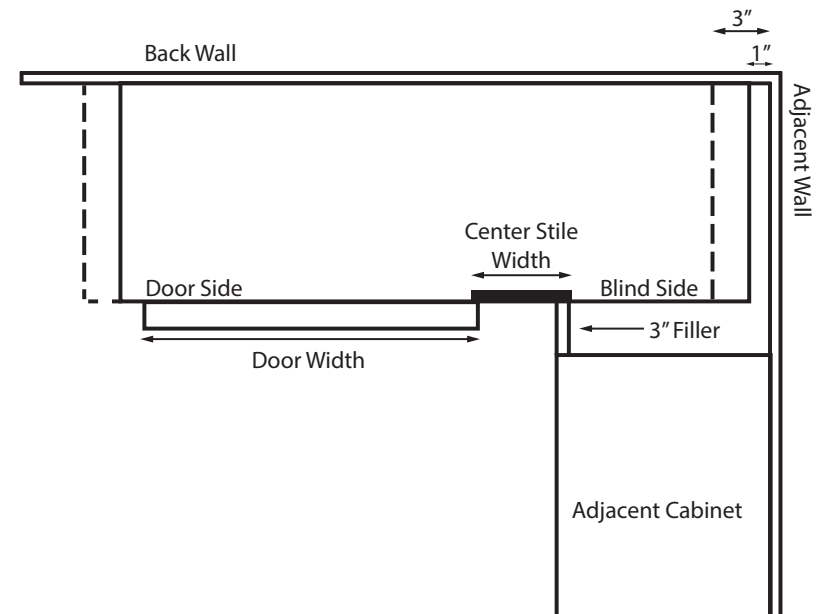

Installing a Blind Cabinet

Proper installation ensures that the doors will open and show correct reveal