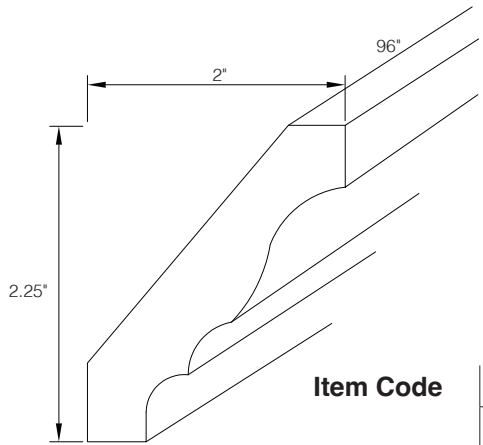

Scribe

Item Code	Outer Dimensions		
	W	H	D
SCRIBE	96"	0.625"	0.25"

Furniture Base Molding

Item Code	Outer Dimensions		
	W	H	D
FBM8	96"	4.5"	0.75"

PRODUCT SPECS MOLDING & TRIM

Traditional Crown Molding

Item Code	Outer Dimensions		
	W	H	D
CM8	96"	2.25"	2"