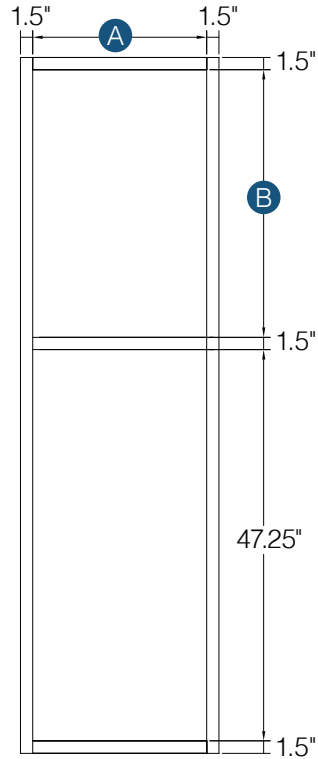

Item Code	Bottom Opening		Bottom Drawer Front Size	
	A	H	A	H
DB12-3	9"	8.75"	11.5"	10.5"
DB15-3	12"	8.75"	14.5"	10.5"
DB18-3	15"	8.75"	17.5"	10.5"
DB24-3	21"	8.75"	23.5"	10.5"
DB27-3	24"	8.75"	26.5"	10.5"
DB30-3	27"	8.75"	29.5"	10.5"
DB33-3	30"	8.75"	32.5"	10.5"
DB36-3	33"	8.75"	35.5"	10.5"

Single Door Pantry

Item Code	Outer Dimensions			Top Opening		Top Door Size	
	W	H	D	W	B	W	H
P1884	18"	84"	24"	15"	27.75"	17.5"	28.75"
P1890	18"	90"	24"	15"	33.75"	17.5"	34.75"
P1896*	18"	96"	24"	15"	39.75"	17.5"	40.75"

Item Code	Outer Dimensions			Top Opening		Top Door Size	
	W	H	D	A	B	W	H
P2484	24"	84"	24"	21"	27.75"	11.6875"	28.75"
P2490	24"	90"	24"	21"	33.75"	11.6875"	34.75"
P2496*	24"	96"	24"	21"	39.75"	11.6875"	40.75"
P3090	30"	90"	24"	27"	33.75"	17.6875"	34.75"
P3096*	30"	96"	24"	27"	39.75"	17.6875"	40.75"

Vanity Drawer Base

Item Code	Outer Dimensions			Top Opening		Top Drawer Front Size	
	W	H	D	A	H	W	H
VDB12	12"	34.5"	21"	9"	4.875"	11.5"	5.875"
VDB15	15"	34.5"	21"	12"	4.875"	14.5"	5.875"
VDB18	18"	34.5"	21"	15"	4.875"	17.5"	5.875"
VDB24	24"	34.5"	21"	21"	4.875"	23.5"	5.875"