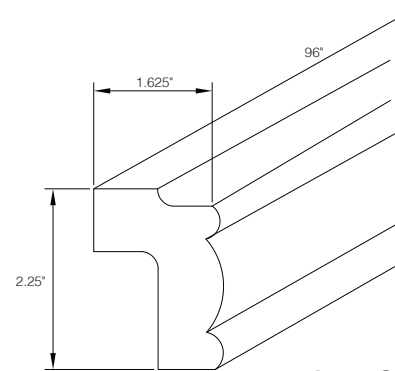

Traditional Light Rail Molding

Item Code	Outer Dimensions		
	W	H	D
LRM8	96"	2.25"	1.625"