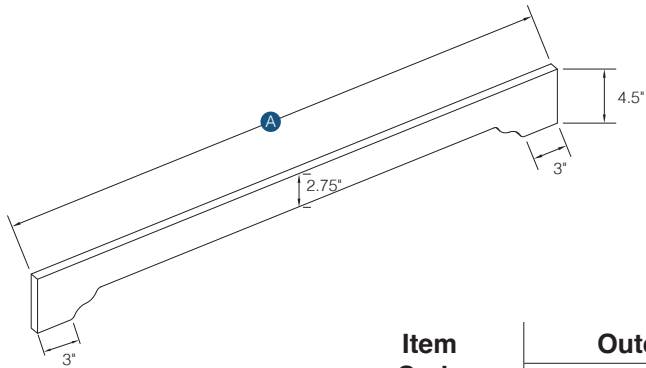

PRODUCT SPECS DECORATIVE ACCESSORIES

Furniture Valance

Item Code	Outer Dimensions		
	A	H	D
VFURN37	37"	4.5"	0.75"

Can be trimmed up to 3" off each side