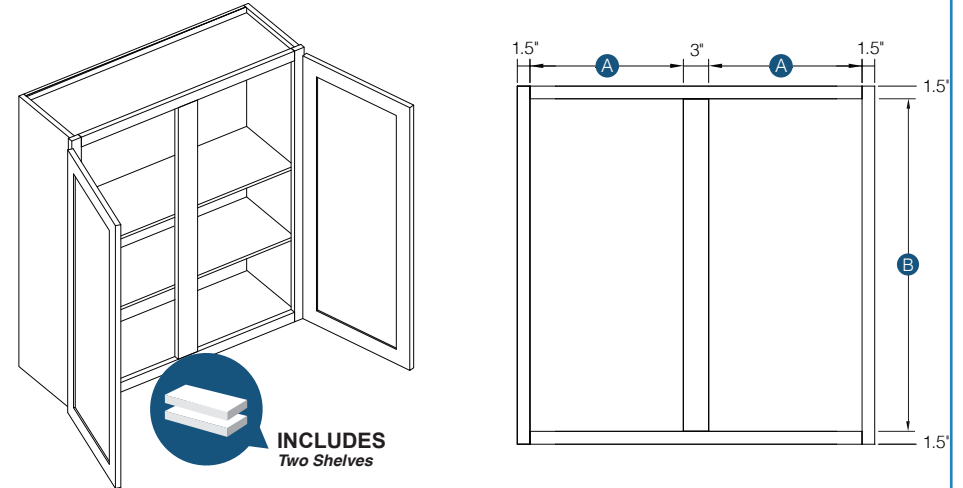

30" - 36" High Double Door Wall with Center Stile

Item Code	Outer Dimensions			Opening Size		Door Size (x2)	
	W	H	D	A	B	W	H
W4230	42"	30"	12"	18"	27"	20.5"	28.75"
W4236	42"	36"	12"	18"	33"	20.5"	34.75"