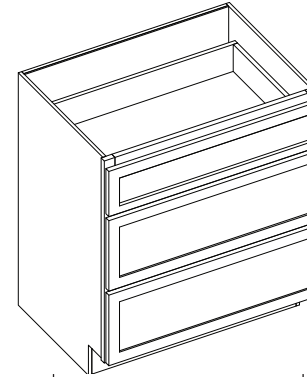

Vanity Drawer Base

Item Code	Outer Dimensions			Top Opening		Top Drawer Front Size	
	W	H	D	A	H	W	H
VDB12	12"	34.5"	21"	9"	4.875"	11.5"	5.875"
VDB15	15"	34.5"	21"	12"	4.875"	14.5"	5.875"
VDB18	18"	34.5"	21"	15"	4.875"	17.5"	5.875"
VDB24	24"	34.5"	21"	21"	4.875"	23.5"	5.875"

Item Code	Middle Opening		Middle Drawer Front Size	
	A	H	W	H
VDB12	9"	9.875"	11.5"	10.8125"
VDB15	12"	9.875"	14.5"	10.8125"
VDB18	15"	9.875"	17.5"	10.8125"
VDB24	21"	9.875"	23.5"	10.8125"

Item Code	Bottom Opening		Bottom Drawer Front Size	
	A	H	W	H
VDB12	9"	9.125"	11.5"	10.825"
VDB15	12"	9.125"	14.5"	10.825"
VDB18	15"	9.125"	17.5"	10.825"
VDB24	21"	9.125"	23.5"	10.825"