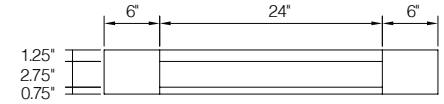

Vanity Drawer 36"

Item Code	Outer Dimensions			Opening Size		Drawer Size	
	W	H	D	W	B	W	H
KD36	36"	4.75"	21"	24"	2.75"	29.5"	3.5"

Wings on KD36 can be trimmed down to fit a 30" opening