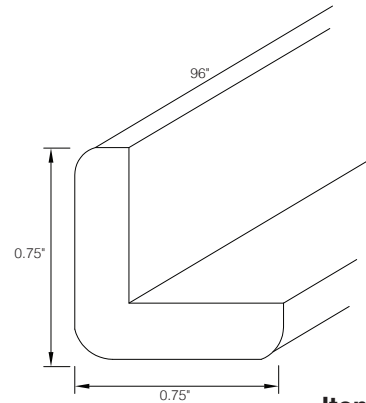

Royal Crown Molding

Item Code	Outer Dimensions		
	W	H	D
RCM8	96"	3.25"	2.75"

Large Crown Molding

Item Code	Outer Dimensions		
	W	H	D
BCM8	96"	3.25"	2.625"

Shaker Crown Molding

Item Code	Outer Dimensions		
	W	H	D
SCM8	96"	3.125"	2"

PRODUCT SPECS MOLDING & TRIM

Cove Crown Molding

Item Code	Outer Dimensions		
	W	H	D
COM8	96"	3.25"	2.75"

*Molding width is 5.25"

Outside Corner Molding

Item Code	Outer Dimensions		
	W	H	D
OCM8	96"	0.75"	0.75"