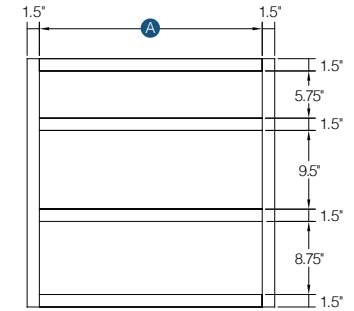

Vanity Drawer Base

Item Code	Outer Dimensions			Top Opening		Top Drawer Front Size	
	W	H	D	A	H	W	H
VDB12	12"	34.5"	21"	9"	4.875"	11.5"	5.875"
VDB15	15"	34.5"	21"	12"	4.875"	14.5"	5.875"
VDB18	18"	34.5"	21"	15"	4.875"	17.5"	5.875"
VDB24	24"	34.5"	21"	21"	4.875"	23.5"	5.875"

Item Code	Middle Opening		Middle Drawer Front Size	
	A	H	W	H
VDB12	9"	9.875"	11.5"	10.8125"
VDB15	12"	9.875"	14.5"	10.8125"
VDB18	15"	9.875"	17.5"	10.8125"
VDB24	21"	9.875"	23.5"	10.8125"

Item Code	Bottom Opening		Bottom Drawer Front Size	
	A	H	W	H
VDB12	9"	9.125"	11.5"	10.825"
VDB15	12"	9.125"	14.5"	10.825"
VDB18	15"	9.125"	17.5"	10.825"
VDB24	21"	9.125"	23.5"	10.825"