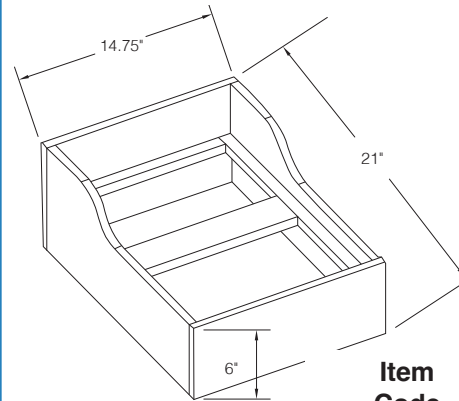

Trash Can Insert for B18

Item Code	Outer Dimensions		
	W	H	D
YN-TCCK*	14.75"	6"	21"

*Includes two 35 QT cans

*Dovetail, solid wood construction

*Undermount, full extension, soft close slides