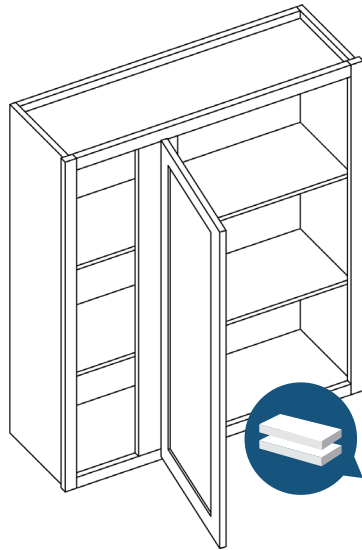

PRODUCT SPECS WALL CABINETS

30" - 36" High Blind Wall

INCLUDES
Two Shelves