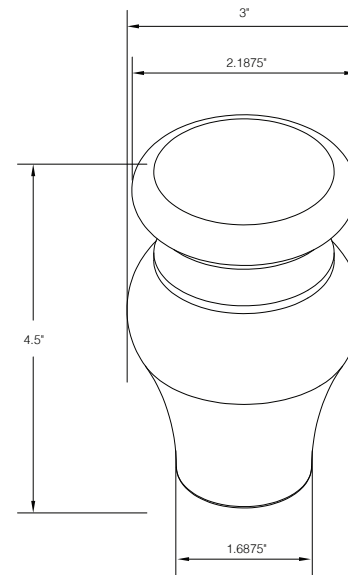

Item Code	Middle Opening		Middle Drawer Front Size	
	A	H	W	H
VDB12	9"	9.875"	11.5"	10.8125"
VDB15	12"	9.875"	14.5"	10.8125"
VDB18	15"	9.875"	17.5"	10.8125"
VDB24	21"	9.875"	23.5"	10.8125"

Item Code	Bottom Opening		Bottom Drawer Front Size	
	A	H	W	H
VDB12	9"	9.125"	11.5"	10.825"
VDB15	12"	9.125"	14.5"	10.825"
VDB18	15"	9.125"	17.5"	10.825"
VDB24	21"	9.125"	23.5"	10.825"

3/4' plywood construction

PRODUCT SPECS DECORATIVE ACCESSORIES

Corbels

Item Code	Outer Dimensions		
	W	H	D
CORSM	3"	10.5"	7.5"

Item Code	Outer Dimensions		
	W	H	D
CORT	3.5"	10.5"	7"

Bunfeet

Item Code	Outer Dimensions		
	W	H	D
TBUNFOOT	3"	4.5"	3"

Item Code	Outer Dimensions		
	W	Top	Bottom
TBUNFOOT2	4.5"	3.5"	2"

PRODUCT SPECS DECORATIVE ACCESSORIES

Turned Post

Item Code	Outer Dimensions		
	W	H	D
TPOSTP3	3"	35.5"	3"
TPOSTP5	5"	35.5"	5"

Top and bottom can be trimmed.

PRODUCT SPECS DECORATIVE ACCESSORIES

Furniture Valance

Item Code	Outer Dimensions		
	A	H	D
VFURN37	37"	4.5"	0.75"

Can be trimmed up to 3" off each side

Raised Panel Valance

Item Code	Outer Dimensions		
	W	H	D
VRP42	42"	12"	0.75"
VRP48	48"	12"	0.75"