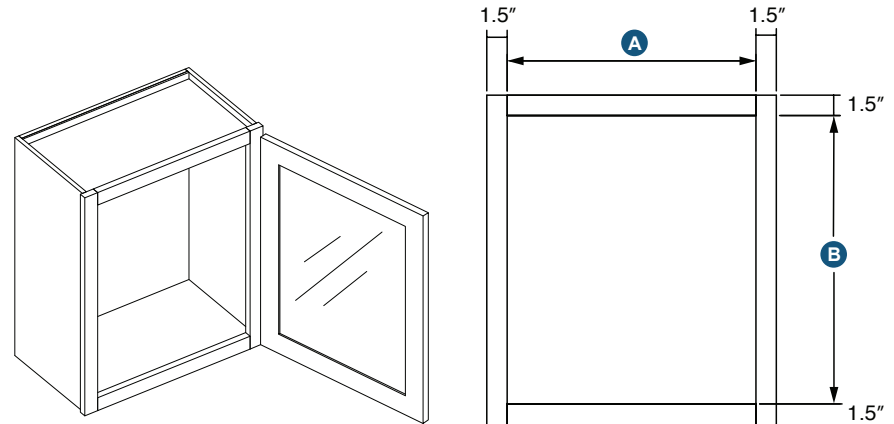

15" Wall Stacking Cabinets with Glass

Item Code	Outer Dimensions			Opening Size		Door Size	
	W	H	D	A	B	W	H
WS1215	12"	15"	12"	9"	12"	11.5"	13.75"
WS1515	15"	15"	12"	12	12"	14.5"	13.75"
WS1815	18"	15"	12"	15	12"	17.5"	13.75"
WS2115	21"	15"	12"	18	12"	20.5"	13.75"

*Door comes pre-routed with glass insert and finished interior