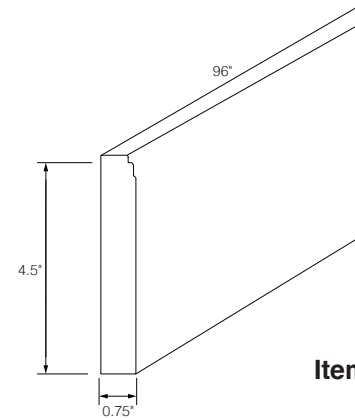

Furniture Base Molding

Item Code	Outer Dimensions		
	W	H	D
FBM8	96"	4.5"	0.75"