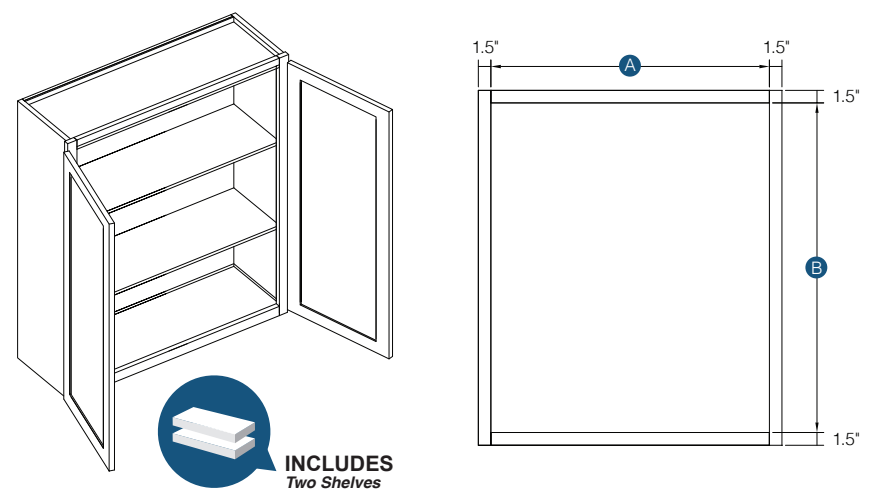

30" - 36" High Double Door Wall

Item Code	Outer Dimensions			Opening Size		Door Size (x2)	
	W	H	D	A	B	W	H
W2430-2	24"	30"	12"	21"	27"	11.6875"	28.75"
W2730	27"	30"	12"	24"	27"	13.1875"	28.75"
W3030	30"	30"	12"	27"	27"	14.6875"	28.75"
W3330	33"	30"	12"	30"	27"	16.1875"	28.75"
W3630	36"	30"	12"	33"	27"	17.6875"	28.75"
W3930	39"	30"	12"	36"	27"	19.1875"	28.75"
W2436-2	24"	36"	12"	21"	33"	11.6875"	34.75"
W2736	27"	36"	12"	24"	33"	13.1875"	34.75"
W3036	30"	36"	12"	27"	33"	14.6875"	34.75"
W3336	33"	36"	12"	30"	33"	16.1875"	34.75"
W3636	36"	36"	12"	33"	33"	17.6875"	34.75"
W3936	39"	36"	12"	36"	33"	19.1875"	34.75"