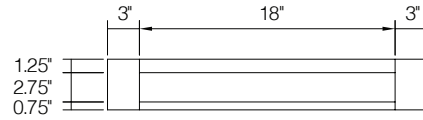

PRODUCT SPECS VANITY CABINETS

Vanity Drawer 24"

Item Code	Outer Dimensions			Opening Size		Drawer Size	
	W	H	D	W	B	W	H
KD24	24"	4.75"	21"	18"	2.75"	23.5"	3.5"