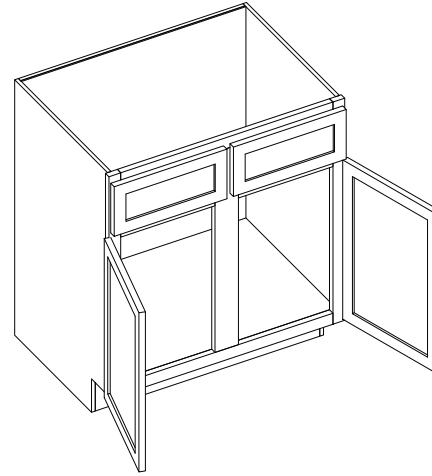

Sink Base with Center Stile

Item Code	Outer Dimensions			False Drawer Opening (x2)		Door Opening	
	W	H	D	A	H	W	H
SB42	42"	34.5"	24"	18"	5.75"	39"	19.75"
SB48	48"	34.5"	24"	21"	5.75"	45"	19.75"

Item Code	False Drawer Front Size (x2)		Door Size (x2)	
	W	H	W	H
SB42	20.5"	6.75"	20.5"	21.5"
SB48	23.5"	6.75"	23.5"	21.5"