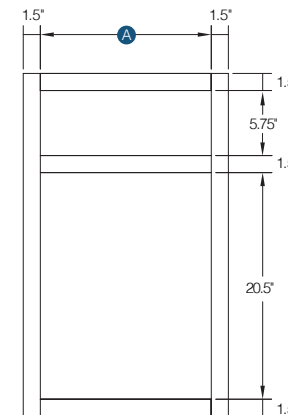

Single Door Vanity Cabinet

Item Code	Outer Dimensions			False Drawer Opening (x2)		Door Opening	
	W	H	D	A	H	W	H
V21	21"	34.5"	21"	18"	5.75"	18"	19.75"

Item Code	False Drawer Front Size (x2)		Door Size (x2)	
	A	H	W	H
V21	20.5"	6.75"	20.5"	21.5"