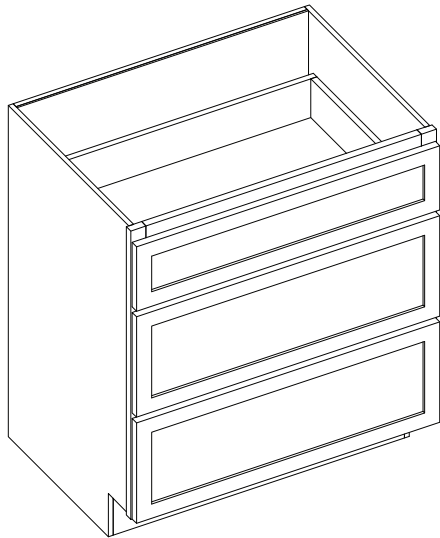

PRODUCT SPECS BASE CABINETS

Drawer Base

Item Code	Outer Dimensions			Top Opening		Top Drawer Front Size	
	W	H	D	A	H	A	H
DB12-3	12"	34.5"	24"	9"	5.75"	11.5"	6.75"
DB15-3	15"	34.5"	24"	12"	5.75"	14.5"	6.75"
DB18-3	18"	34.5"	24"	15"	5.75"	17.5"	6.75"
DB24-3	24"	34.5"	24"	21"	5.75"	23.5"	6.75"
DB27-3*	27"	34.5"	24"	24"	5.75"	26.5"	6.75"
DB30-3	30"	34.5"	24"	27"	5.75"	29.5"	6.75"
DB33-3*	33"	34.5"	24"	30"	5.75"	32.5"	6.75"
DB36-3	36"	34.5"	24"	33"	5.75"	35.5"	6.75"

Item Code	Middle Opening		Middle Drawer Front Size	
	A	H	A	H
DB12-3	9"	9.5"	11.5"	10.5"
DB15-3	12"	9.5"	14.5"	10.5"
DB18-3	15"	9.5"	17.5"	10.5"
DB24-3	21"	9.5"	23.5"	10.5"
DB27-3	24"	9.5"	26.5"	10.5"
DB30-3	27"	9.5"	29.5"	10.5"
DB33-3	30"	9.5"	32.5"	10.5"
DB36-3	33"	9.5"	35.5"	10.5"

Item Code	Bottom Opening		Bottom Drawer Front Size	
	A	H	A	H
DB12-3	9"	8.75"	11.5"	10.5"
DB15-3	12"	8.75"	14.5"	10.5"
DB18-3	15"	8.75"	17.5"	10.5"
DB24-3	21"	8.75"	23.5"	10.5"
DB27-3	24"	8.75"	26.5"	10.5"
DB30-3	27"	8.75"	29.5"	10.5"
DB33-3	30"	8.75"	32.5"	10.5"
DB36-3	33"	8.75"	35.5"	10.5"

*Only available in Shaker & Brooklyn