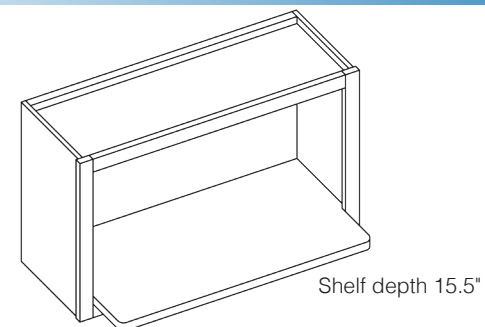

Microwave Wall Cabinet

Item Code	Outer Dimensions			Opening Size	
	W	H	D	W	H
MWC3018	30"	18"	12"	27"	14.25"