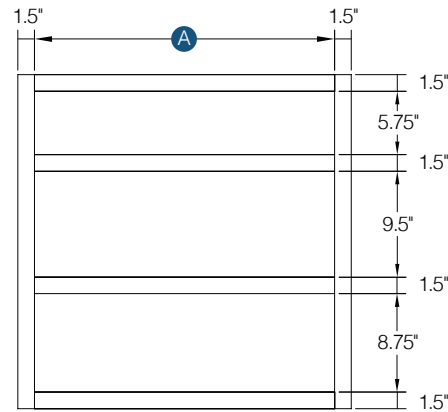

PRODUCT SPECS BASE CABINETS

Drawer Base

Item Code	Outer Dimensions			Top Opening		Top Drawer Front Size	
	W	H	D	A	H	A	H
DB12-3	12"	34.5"	24"	9"	5.75"	11.5"	6.75"
DB15-3	15"	34.5"	24"	12"	5.75"	14.5"	6.75"
DB18-3	18"	34.5"	24"	15"	5.75"	17.5"	6.75"
DB24-3	24"	34.5"	24"	21"	5.75"	23.5"	6.75"
DB27-3*	27"	34.5"	24"	24"	5.75"	26.5"	6.75"
DB30-3	30"	34.5"	24"	27"	5.75"	29.5"	6.75"
DB33-3*	33"	34.5"	24"	30"	5.75"	32.5"	6.75"
DB36-3	36"	34.5"	24"	33"	5.75"	35.5"	6.75"

Item Code	Middle Opening		Middle Drawer Front Size	
	A	H	A	H
DB12-3	9"	9.5"	11.5"	10.5"
DB15-3	12"	9.5"	14.5"	10.5"
DB18-3	15"	9.5"	17.5"	10.5"
DB24-3	21"	9.5"	23.5"	10.5"
DB27-3	24"	9.5"	26.5"	10.5"
DB30-3	27"	9.5"	29.5"	10.5"
DB33-3	30"	9.5"	32.5"	10.5"
DB36-3	33"	9.5"	35.5"	10.5"

Item Code	Bottom Opening		Bottom Drawer Front Size	
	A	H	A	H
DB12-3	9"	8.75"	11.5"	10.5"
DB15-3	12"	8.75"	14.5"	10.5"
DB18-3	15"	8.75"	17.5"	10.5"
DB24-3	21"	8.75"	23.5"	10.5"
DB27-3	24"	8.75"	26.5"	10.5"
DB30-3	27"	8.75"	29.5"	10.5"
DB33-3	30"	8.75"	32.5"	10.5"
DB36-3	33"	8.75"	35.5"	10.5"

*Only available in Shaker & Brooklyn