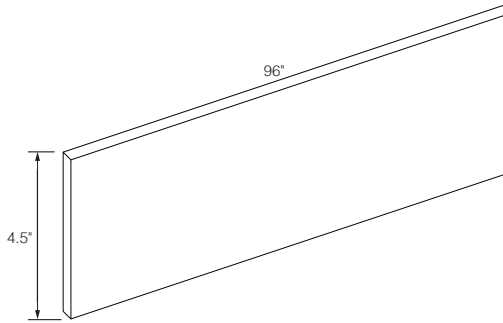

PRODUCT SPECS MOLDING & TRIM

Toe Kick

Item Code	Outer Dimensions		
	W	H	D
TKS8	96"	4.5"	0.25"