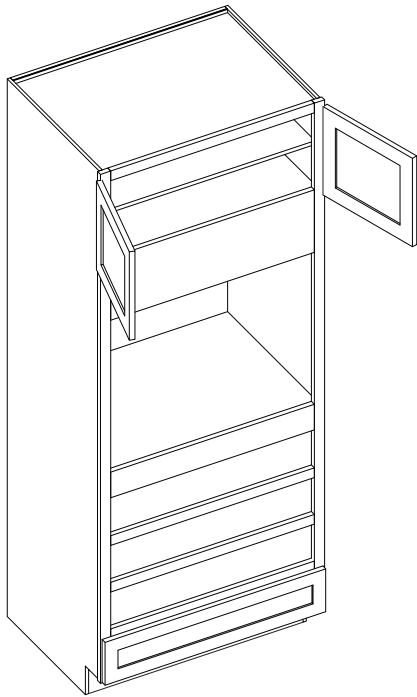

PRODUCT SPECS TALL CABINETS

Oven Cabinet

Item Code	Outer Dimensions		
	W	H	D
OC3390*	33"	90"	24"
OC3396**	33"	96"	24"

Item Code	Door Opening		Door Size	
	W	B	W	H
OC3390*	30"	19.75"	16.1875"	21.5"
OC3396**	30"	25.75"	16.1875"	27.5"

Item Code	Top Drawer Opening		Top Drawer Front Size	
	W	H	W	H
OC3390*	30"	5.375"	32.5"	6.75"
OC3396**	30"	5.375"	32.5"	6.75"

Item Code	Middle Drawer Opening		Middle Drawer Front Size	
	W	H	W	H
OC3390*	30"	5.375"	32.5"	6.75"
OC3396**	30"	5.375"	32.5"	6.75"

Item Code	Bottom Drawer Opening		Bottom Drawer Front Size	
	W	H	W	H
OC3390*	30"	4.375"	32.5"	6.75"
OC3396**	30"	4.375"	32.5"	6.75"

Oven Cabinets have one drawer included (OCD337)

* OC3390 - Includes 1 shelf

** OC3396 - Includes 2 shelves