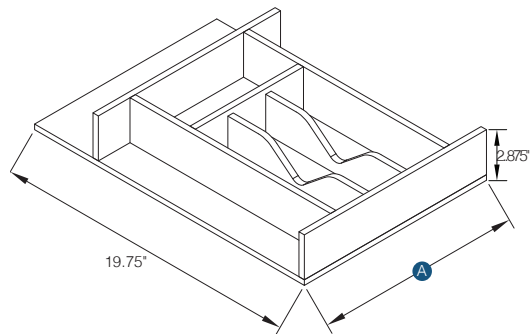

Item Code	Outer Dimensions		
	W	H	D
YN-SRI9-SC	5.75"	24"	20.5"

Slides included, designed to fit B09, measurements include slides

PRODUCT SPECS ATTACHMENTS & INSERTS

Cutlery Drawer Insert

Item Code	Size		
	A	H	D
YN-CDI14	13.375"	2.875"	19.75"
YN-CDI20	19.75"	2.875"	19.75"