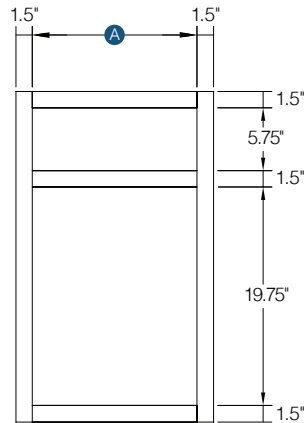

30" - 36" High Double Door Wall with Center Stile

Item Code	Outer Dimensions			Opening Size		Door Size (x2)	
	W	H	D	A	B	W	H
W4230	42"	30"	12"	18"	27"	20.5"	28.75"
W4236	42"	36"	12"	18"	33"	20.5"	34.75"

INCLUDES
Two Shelves

Item Code	Outer Dimensions			Opening Size		Door Size	
	W	H	D	A	B	W	H
BW2430	24"	30"	12"	9"	27"	11.5"	28.75"
BW3030	30"	30"	12"	15"	27"	17.5"	28.75"
BW3630	36"	30"	12"	21"	27"	23.5"	28.75"
BW2436	24"	36"	12"	9"	33"	11.5"	34.75"
BW3036	30"	36"	12"	15"	33"	17.5"	34.75"
BW3636	36"	36"	12"	21"	33"	23.5"	34.75"

Single Door Full Height Base

Item Code	Outer Dimensions			Opening Size		Door Size	
	W	H	D	W	H	W	H
B09	9"	34.5"	24"	6"	27"	8.5"	28.75"

PRODUCT SPECS BASE CABINETS

Single Door Standard Base

Item Code	Outer Dimensions			Drawer Opening		Door Opening	
	W	H	D	A	H	A	H
B12	12"	34.5"	24"	9"	5.75"	9"	19.75"
B15	15"	34.5"	24"	12"	5.75"	12"	19.75"
B18	18"	34.5"	24"	15"	5.75"	15"	19.75"
B21	21"	34.5"	24"	18"	5.75"	18"	19.75"

Item Code	Drawer Front Size		Door Size	
	W	H	W	H
B12	11.5"	6.75"	11.5"	21.5"
B15	14.5"	6.75"	14.5"	21.5"
B18	17.5"	6.75"	17.5"	21.5"
B21	20.5"	6.75"	20.5"	21.5"

Double Door Standard Base

Item Code	Outer Dimensions			Drawer Opening (x2)		Door Opening	
	W	H	D	A	H	A	H
B24-2*	24"	34.5"	24"	21"	5.75"	21"	19.75"
B27	27"	34.5"	24"	10.6875"	5.75"	24"	19.75"
B30	30"	34.5"	24"	12.1875"	5.75"	27"	19.75"
B33	33"	34.5"	24"	13.6875"	5.75"	30"	19.75"
B36	36"	34.5"	24"	15.1875"	5.75"	33"	19.75"
B39	39"	34.5"	24"	16.6875"	5.75"	36"	19.75"