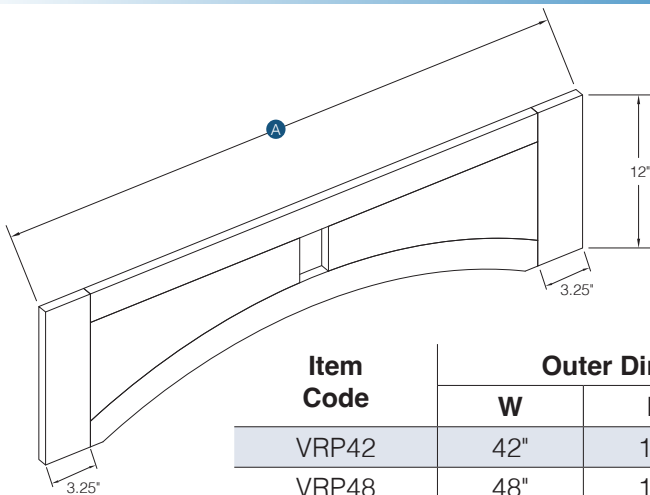

PRODUCT SPECS DECORATIVE ACCESSORIES

Furniture Valance

Item Code	Outer Dimensions		
	A	H	D
VFURN37	37"	4.5"	0.75"

Can be trimmed up to 3" off each side

Raised Panel Valance

Item Code	Outer Dimensions		
	W	H	D
VRP42	42"	12"	0.75"
VRP48	48"	12"	0.75"