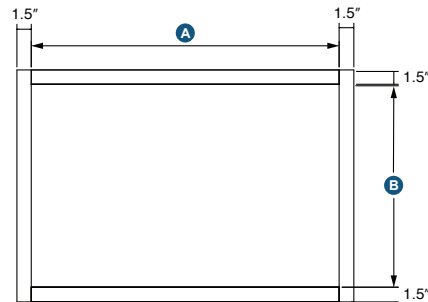

15" Wall Stacking Cabinets with Glass

Item Code	Outer Dimensions			Opening Size		Door Size	
	W	H	D	A	B	W	H
WS1215	12"	15"	12"	9"	12"	11.5"	13.75"
WS1515	15"	15"	12"	12	12"	14.5"	13.75"
WS1815	18"	15"	12"	15	12"	17.5"	13.75"
WS2115	21"	15"	12"	18	12"	20.5"	13.75"

**Door comes pre-routed with glass insert and finished interior*

PRODUCT SPECS WALL CABINETS

15" Wall Stacking Cabinets with Glass

Item Code	Outer Dimensions			Opening Size		Door Size (x2)	
	W	H	D	A	B	W	H
WS2415-2	24"	15"	12"	21"	12"	11.6875"	13.75"
WS2715-2	27"	15"	12"	24"	12"	13.1875"	13.75"
WS3015-2	30"	15"	12"	27"	12"	14.6875"	13.75"
WS3315-2	33"	15"	12"	30"	12"	16.1875"	13.75"
WS3615-2	36"	15"	12"	33"	12"	17.6875"	13.75"