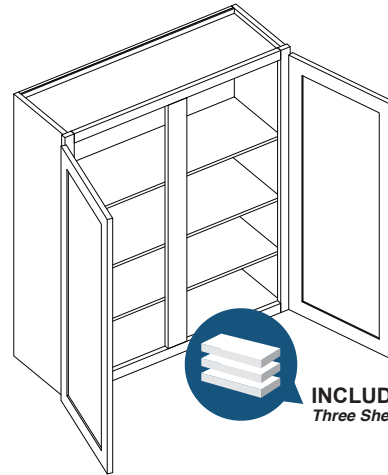

42" High Double Door Wall with Center Stile

Item Code	Outer Dimensions			Opening Size		Door Size (x2)	
	W	H	D	A	B	W	H
W2442-2	24"	42"	12"	21"	39"	11.6875"	40.75"
W2742	27"	42"	12"	24"	39"	13.1875"	40.75"
W3042	30"	42"	12"	27"	39"	14.6875"	40.75"
W3342	33"	42"	12"	30"	39"	16.1875"	40.75"
W3642	36"	42"	12"	33"	39"	17.6875"	40.75"
W3942	39"	42"	12"	36"	39"	19.1875"	40.75"

Item Code	Outer Dimensions			Opening Size		Door Size (x2)	
	W	H	D	A	B	W	H
W4242	42"	42"	12"	18"	39"	20.5"	40.75"