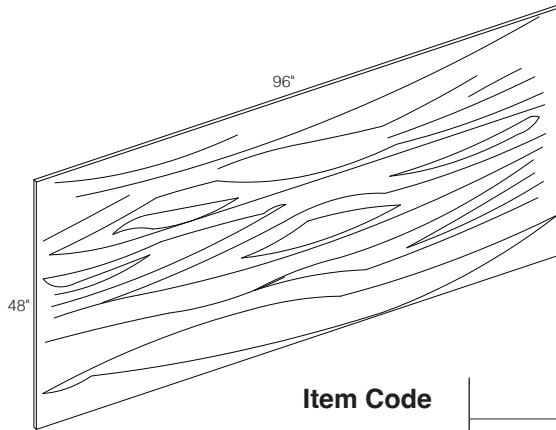

PRODUCT SPECS FILLERS & PANELS

Back Panel - Long Grain

Item Code	Outer Dimensions		
	W	H	D
BPLG4896	96"	48"	0.25"

Finished on one side and UV natural finish on other side