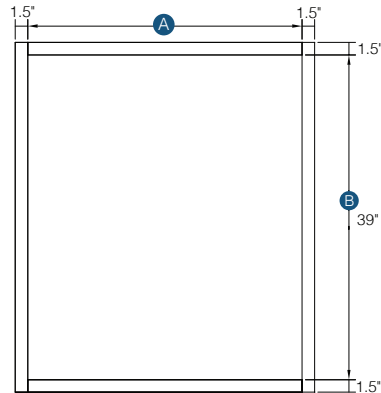

PRODUCT SPECS WALL CABINETS

42" High Double Door Wall