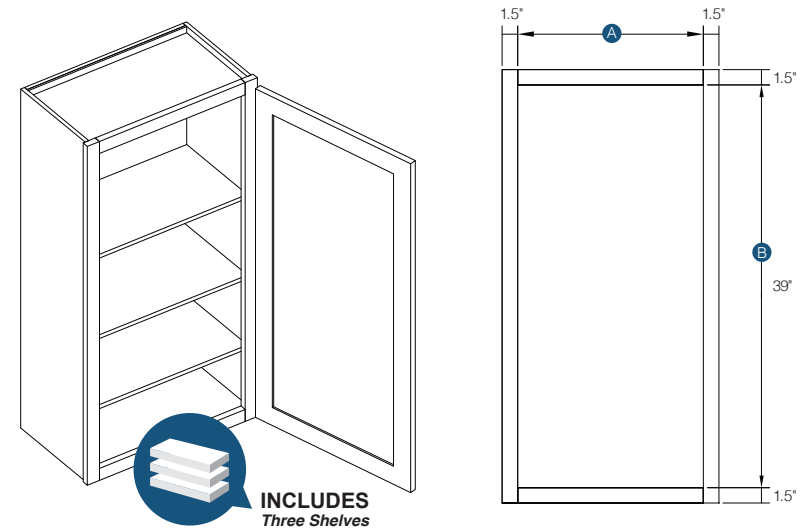

42" High Single Door Wall

Item Code	Outer Dimensions			Opening Size		Door Size	
	W	H	D	A	B	W	H
W942	9"	42"	12"	6"	39"	8.5"	40.75"
W1242	12"	42"	12"	9"	39"	11.5"	40.75"
W1542	15"	42"	12"	12"	39"	14.5"	40.75"
W1842	18"	42"	12"	15"	39"	17.5"	40.75"
W2142	21"	42"	12"	18"	39"	20.5"	40.75"