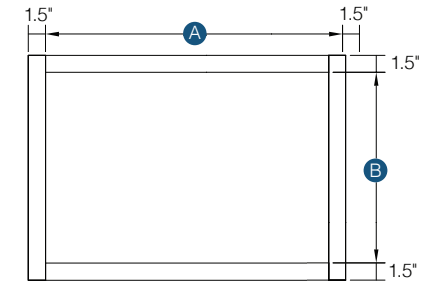

24" Deep Wall (Refrigerator Cabinet)

Item Code	Outer Dimensions			Opening Size		Door Size (x2)	
	W	H	D	A	B	W	H
W331824*	33"	18"	24"	30"	15"	17.6875"	16.75"
W332424	33"	24"	24"	30"	21"	17.6875"	16.75"
W361824*	36"	18"	24"	33"	15"	17.6875"	22.75"
W362424	36"	24"	24"	33"	21"	17.6875"	22.75"

*331824 and 361824 do not have a shelf