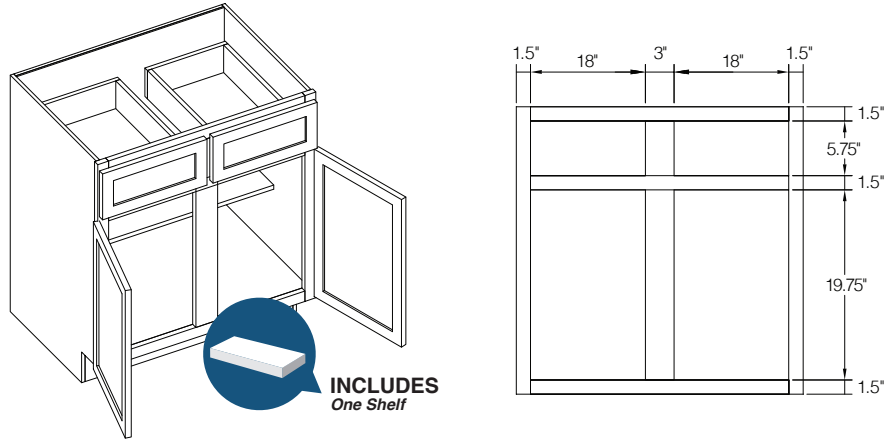

PRODUCT SPECS BASE CABINETS

Double Door Standard Base with Center Stile

Item Code	Outer Dimensions			Drawer Opening (x2)		Door Opening (x2)	
	W	H	D	W	H	W	H
B42	42"	34.5"	24"	18"	5.75"	18"	19.75"

Item Code	Drawer Front Size (x2)		Door Size (x2)	
	W	H	W	H
B42	20.5"	6.75"	20.5"	21.5"