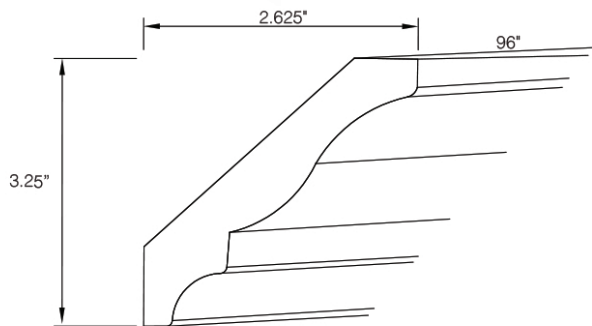

Large Crown Molding

Item Code	Outer Dimensions		
	W	H	D
BCM8	96"	3.25"	2.625"