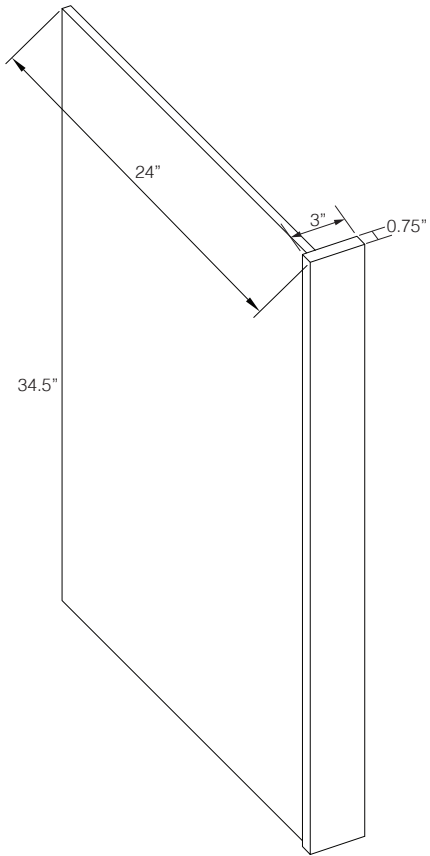

PRODUCT SPECS FILLERS & PANELS

Dishwasher End Panel

Item Code	Outer Dimensions		
	W	H	D
DWR3	3"	34.5"	24"

Filler can be trimmed down to 1"
1/2" panel thickness
Finished one side, natural UV back
Ships unassembled