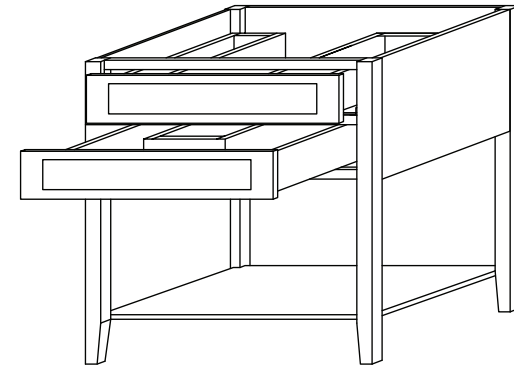

36" Open Shelf Vanity Sink Base

Item Code	Outer Dimensions			Top Opening		Top Drawer Size	
	W	H	D	W	B	W	H
VSBOS36	36"	34.5"	21"	29"	5.75"	31.5"	6.75"

Both drawers U-shaped to accommodate plumbing
Includes adjustable chrome feet
Sides and back 3/4" plywood construction