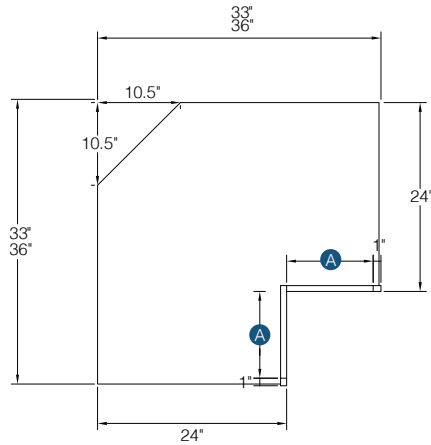

PRODUCT SPECS BASE CABINETS

Easy Reach

Item Code	Outer Dimensions			Door Opening		Door Size	
	W	H	D	A	H	A	H
ER33	33"	34.5"	24"	8.75"	27"	7.75"	28.75"
ER36	36"	34.5"	24"	11.75"	27"	10.875"	28.75"