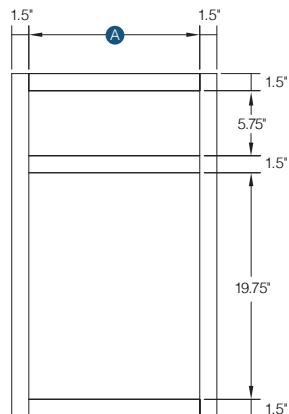

PRODUCT SPECS VANITY CABINETS

Single Door Vanity Base

INCLUDES
One Shelf

Item Code	Outer Dimensions			Drawer Opening		Door Opening	
	W	H	D	A	H	A	H
VB12	12"	34.5"	21"	9"	5.75"	9"	19.75"
VB15	15"	34.5"	21"	12"	5.75"	12"	19.75"
VB18	18"	34.5"	21"	15"	5.75"	15"	19.75"

Item Code	Drawer Front Size		Door Size	
	W	H	W	H
VB12	11.5"	6.75"	11.5"	21.5"
VB15	14.5"	6.75"	14.5"	21.5"
VB18	17.5"	6.75"	17.5"	21.5"