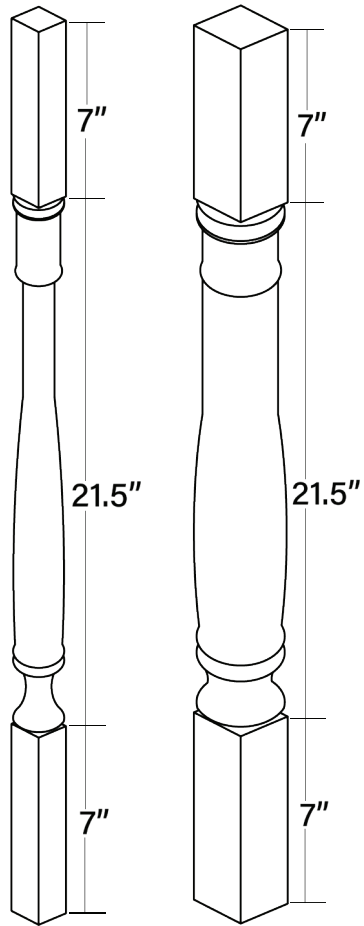

Vanity Drawer Base

Item Code	Outer Dimensions			Top Opening		Top Drawer Front Size	
	W	H	D	A	H	W	H
VDB12	12"	34.5"	21"	9"	4.875"	11.5"	5.875"
VDB15	15"	34.5"	21"	12"	4.875"	14.5"	5.875"
VDB18	18"	34.5"	21"	15"	4.875"	17.5"	5.875"
VDB24	24"	34.5"	21"	21"	4.875"	23.5"	5.875"

Item Code	Middle Opening		Middle Drawer Front Size	
	A	H	W	H
VDB12	9"	9.875"	11.5"	10.8125"
VDB15	12"	9.875"	14.5"	10.8125"
VDB18	15"	9.875"	17.5"	10.8125"
VDB24	21"	9.875"	23.5"	10.8125"

Item Code	Bottom Opening		Bottom Drawer Front Size	
	A	H	W	H
VDB12	9"	9.125"	11.5"	10.825"
VDB15	12"	9.125"	14.5"	10.825"
VDB18	15"	9.125"	17.5"	10.825"
VDB24	21"	9.125"	23.5"	10.825"

3/4' plywood construction

PRODUCT SPECS DECORATIVE ACCESSORIES

Corbels

Item Code	Outer Dimensions		
	W	H	D
CORSM	3"	10.5"	7.5"

Item Code	Outer Dimensions		
	W	H	D
CORT	3.5"	10.5"	7"

Bunfeet

Item Code	Outer Dimensions		
	W	H	D
TBUNFOOT	3"	4.5"	3"

Item Code	Outer Dimensions		
	W	Top	Bottom
TBUNFOOT2	4.5"	3.5"	2"

PRODUCT SPECS DECORATIVE ACCESSORIES

Turned Post

Item Code	Outer Dimensions		
	W	H	D
TPOSTP3	3"	35.5"	3"
TPOSTP5	5"	35.5"	5"

Top and bottom can be trimmed.