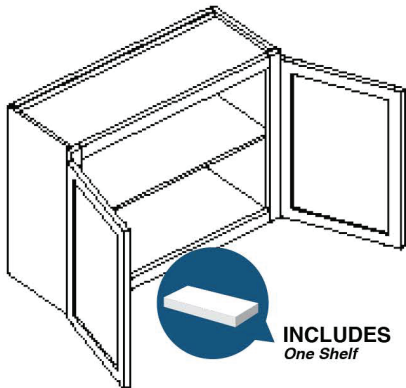

PRODUCT SPECS WALL CABINETS

24" High Double Door Wall

Item Code	Outer Dimensions			Opening Size		Door Size (x2)	
	W	H	D	A	H	W	H
W3024	30"	24"	12"	27"	21"	14.6875"	22.75"
W3324	33"	24"	12"	30"	21"	16.1875"	22.75"
W3624	36"	24"	12"	33"	21"	17.6875"	22.75"