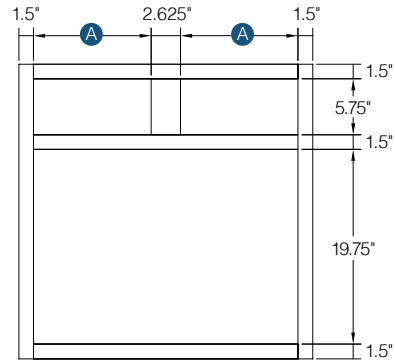

30" - 36" High Double Door Wall with Center Stile

Item Code	Outer Dimensions			Opening Size		Door Size (x2)	
	W	H	D	A	B	W	H
W4230	42"	30"	12"	18"	27"	20.5"	28.75"
W4236	42"	36"	12"	18"	33"	20.5"	34.75"

Item Code	Bottom Opening		Bottom Drawer Front Size	
	A	H	A	H
DB12-3	9"	8.75"	11.5"	10.5"
DB15-3	12"	8.75"	14.5"	10.5"
DB18-3	15"	8.75"	17.5"	10.5"
DB24-3	21"	8.75"	23.5"	10.5"
DB27-3	24"	8.75"	26.5"	10.5"
DB30-3	27"	8.75"	29.5"	10.5"
DB33-3	30"	8.75"	32.5"	10.5"
DB36-3	33"	8.75"	35.5"	10.5"

Item Code	Outer Dimensions		Bottom Drawer Front Size	
	W	H	W	H
DB30-2	27"	12.5"	29.5"	14.25"
DB36-2	27"	12.5"	29.5"	14.25"

Desk Drawer Base

Item Code	Outer Dimensions			Top Opening		Top Drawer Front Size	
	W	H	D	W	H	W	H
DDB18	18"	29.5"	24"	15"	5.75"	17.5"	6.75"

Item Code	Outer Dimensions		Bottom Drawer Front Size	
	W	H	W	H
DDB18	15"	14.75"	17.5"	16.75"

PRODUCT SPECS BASE CABINETS

Sink Base

Item Code	Outer Dimensions			False Drawer Opening (x2)		Door Opening	
	W	H	D	A	H	W	H
SB30	30"	34.5"	24"	12.1875"	5.75"	27"	19.75"
SB33	33"	34.5"	24"	13.6875"	5.75"	30"	19.75"
SB36	36"	34.5"	24"	15.1875"	5.75"	33"	19.75"