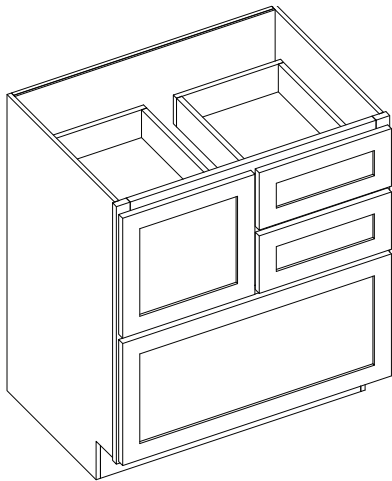

Item Code	Outer Dimensions			Drawer Opening (x2)		Door Opening (x2)	
	W	H	D	W	H	W	H
B42	42"	34.5"	24"	18"	5.75"	18"	19.75"

Item Code	Drawer Front Size (x2)		Door Size (x2)	
	W	H	W	H
B42	20.5"	6.75"	20.5"	21.5"

36" Farm House Sink Base

Item Code	Outer Dimensions			Door Opening	
	W	H	D	W	H
FSB36	36"	34.5"	24"	33"	15"

Item Code	Door Size (x2)	
	W	H
FSB36	17.687"	17"

PRODUCT SPECS BASE CABINETS

Cooking Center

Item Code	Outer Dimensions			Top Opening		Top Drawer Front Size	
	W	H	D	W	H	W	H
CC30	30"	34.5"	24"	12"	5.75"	14.5"	6.75"