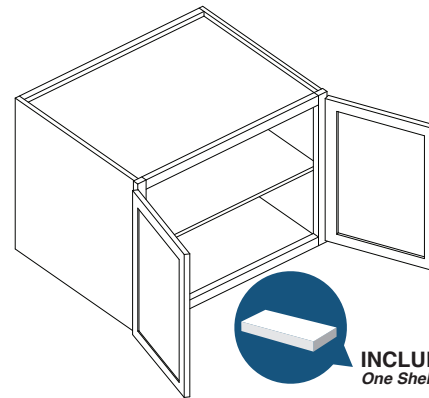

24" Deep Wall (Refrigerator Cabinet)

Item Code	Outer Dimensions			Opening Size		Door Size (x2)	
	W	H	D	A	B	W	H
W331824*	33"	18"	24"	30"	15"	17.6875"	16.75"
W332424	33"	24"	24"	30"	21"	17.6875"	16.75"
W361824*	36"	18"	24"	33"	15"	17.6875"	22.75"
W362424	36"	24"	24"	33"	21"	17.6875"	22.75"

*331824 and 361824 do not have a shelf