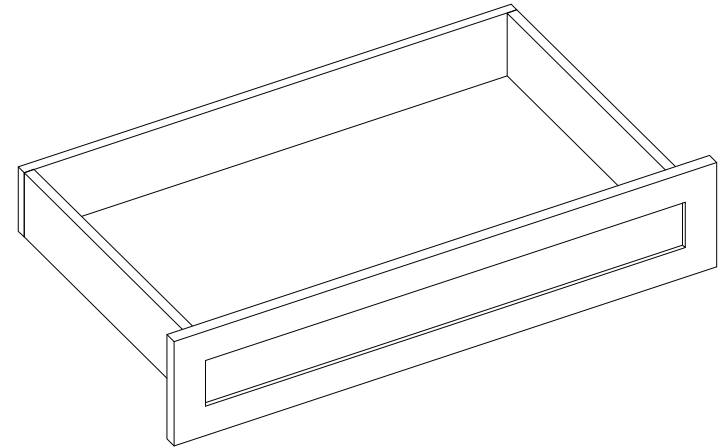

Oven Cabinet Drawer

Item Code	Drawer Size	
	W	H
OCD337	32.5"	6.75"

One drawer included with Oven Cabinet