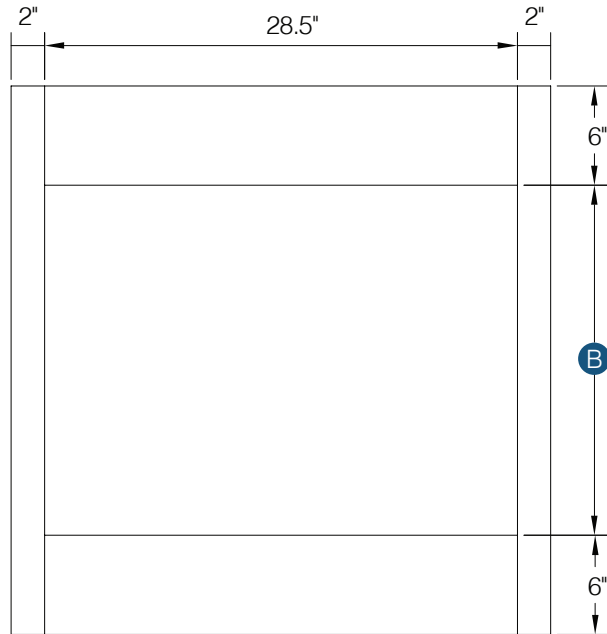

PRODUCT SPECS TALL CABINETS

Oven Cabinet Overlay Panel

Item Code	Outer Dimensions			Opening Size	
	W	H	D	W	B
OP3353	33	55	0.75	28.5"	43"

Overlay shipped loose for field installation on oven cabinet, trim overlay as needed to fit oven door profile and attach to the cabinet frame