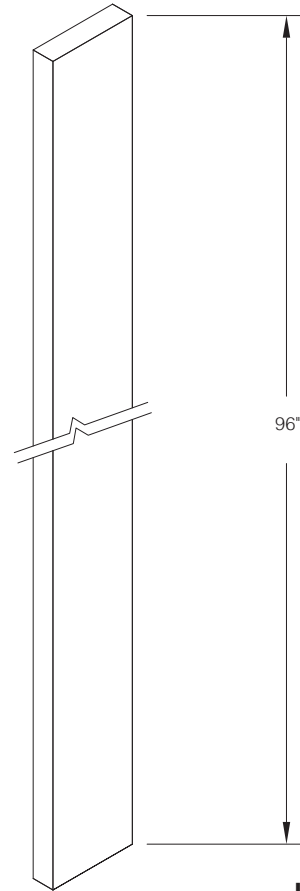

Filler

Item Code	Outer Dimensions		
	A	H	D
F396	3"	96"	0.75"
F696	6"	96"	0.75"

All four edges finished