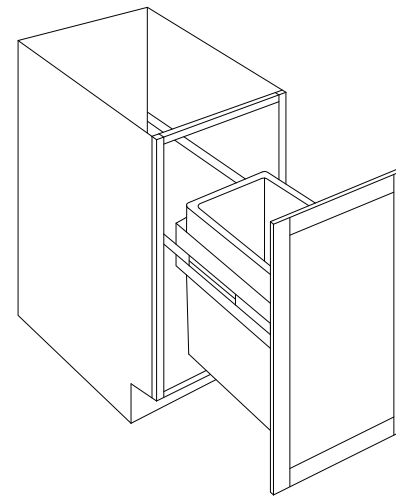

Trash Can Base (Full Height Door)

Item Code	Outer Dimensions			Opening Size		Door Size	
	W	H	D	W	H	W	H
TRB-1*	18"	34.5"	24"	15"	27"	17.5"	28.75"
TRB-2**	18"	34.5"	24"	15"	27"	17.5"	28.75"

TRB-1 shown

* TRB-1 includes one 50 QT can

** TRB-2 includes two 35 QT cans

Trash Cam Insert (TCCK) for B18 also available on page 49