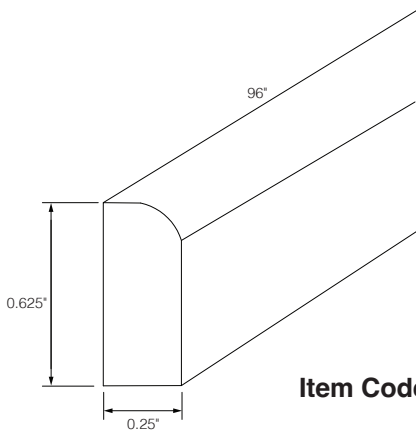

Scribe

Item Code	Outer Dimensions		
	W	H	D
SCRIBE	96"	0.625"	0.25"