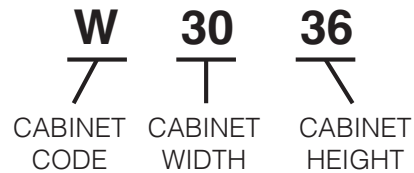

PRODUCT SPECS WALL CABINETS

Wall Cabinet Coding

Standard (12" Deep)