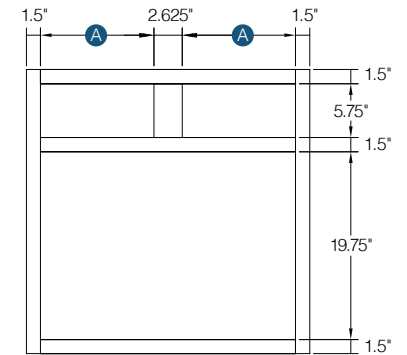

30" - 36" High Double Door Wall with Center Stile

Item Code	Outer Dimensions			Opening Size		Door Size (x2)	
	W	H	D	A	B	W	H
W4230	42"	30"	12"	18"	27"	20.5"	28.75"
W4236	42"	36"	12"	18"	33"	20.5"	34.75"

Single Door Full Height Base

Item Code	Outer Dimensions			Opening Size		Door Size	
	W	H	D	W	H	W	H
B09	9"	34.5"	24"	6"	27"	8.5"	28.75"

PRODUCT SPECS BASE CABINETS

Single Door Standard Base

Item Code	Outer Dimensions			Drawer Opening		Door Opening	
	W	H	D	A	H	A	H
B12	12"	34.5"	24"	9"	5.75"	9"	19.75"
B15	15"	34.5"	24"	12"	5.75"	12"	19.75"
B18	18"	34.5"	24"	15"	5.75"	15"	19.75"
B21	21"	34.5"	24"	18"	5.75"	18"	19.75"

Item Code	Drawer Front Size		Door Size	
	W	H	W	H
B12	11.5"	6.75"	11.5"	21.5"
B15	14.5"	6.75"	14.5"	21.5"
B18	17.5"	6.75"	17.5"	21.5"
B21	20.5"	6.75"	20.5"	21.5"

Double Door Standard Base

Item Code	Outer Dimensions			Drawer Opening (x2)		Door Opening	
	W	H	D	A	H	A	H
B24-2*	24"	34.5"	24"	21"	5.75"	21"	19.75"
B27	27"	34.5"	24"	10.6875"	5.75"	24"	19.75"
B30	30"	34.5"	24"	12.1875"	5.75"	27"	19.75"
B33	33"	34.5"	24"	13.6875"	5.75"	30"	19.75"
B36	36"	34.5"	24"	15.1875"	5.75"	33"	19.75"
B39	39"	34.5"	24"	16.6875"	5.75"	36"	19.75"

Item Code	Drawer Front Size (x2)		Door Size (x2)	
	W	H	W	H
B24-2*	23.5"	6.75"	11.6875"	21.5"
B27	13.1875"	6.75"	13.1875"	21.5"
B30	14.6875"	6.75"	14.6875"	21.5"
B33	16.1875"	6.75"	16.1875"	21.5"
B36	17.6875"	6.75"	17.6875"	21.5"
B39	19.1875"	6.75"	19.1875"	21.5"