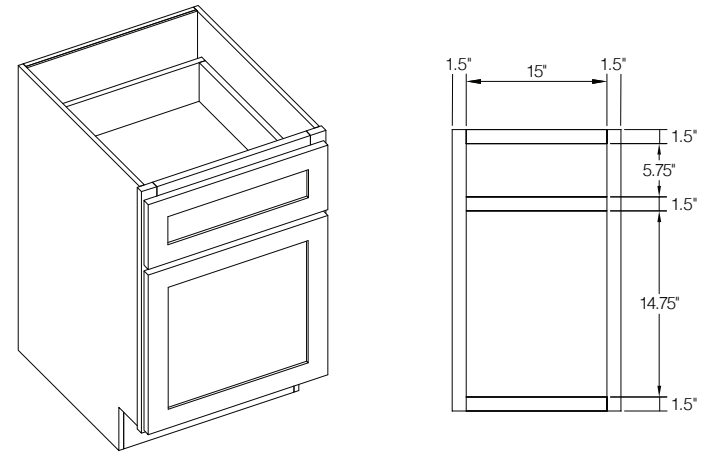

Item Code	Bottom Opening		Bottom Drawer Front Size	
	A	H	A	H
DB12-3	9"	8.75"	11.5"	10.5"
DB15-3	12"	8.75"	14.5"	10.5"
DB18-3	15"	8.75"	17.5"	10.5"
DB24-3	21"	8.75"	23.5"	10.5"
DB27-3	24"	8.75"	26.5"	10.5"
DB30-3	27"	8.75"	29.5"	10.5"
DB33-3	30"	8.75"	32.5"	10.5"
DB36-3	33"	8.75"	35.5"	10.5"

*Only available in Shaker & Brooklyn

PRODUCT SPECS BASE CABINETS

Two Drawer Base

Item Code	Outer Dimensions			Drawer Opening		Door Opening	
	W	H	D	A	H	A	H
DB30-2	30"	34.5"	24"	27"	13"	29.5"	14"
DB36-2	36"	34.5"	24"	27"	13"	29.5"	14"

Item Code	Outer Dimensions		Bottom Drawer Front Size	
	W	H	W	H
DB30-2	27"	12.5"	29.5"	14.25"
DB36-2	27"	12.5"	29.5"	14.25"

Desk Drawer Base

Item Code	Outer Dimensions			Top Opening		Top Drawer Front Size	
	W	H	D	W	H	W	H
DDB18	18"	29.5"	24"	15"	5.75"	17.5"	6.75"