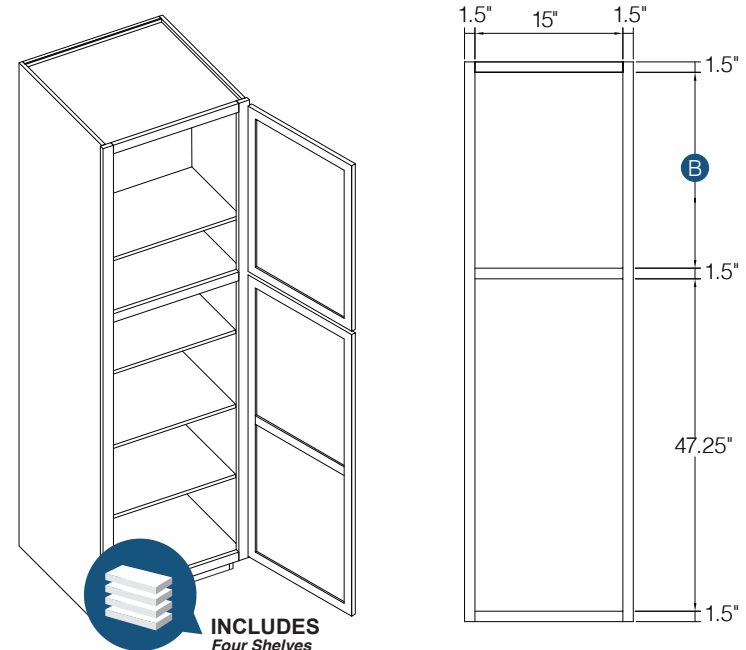

Single Door Pantry

Item Code	Outer Dimensions			Top Opening		Top Door Size	
	W	H	D	W	B	W	H
P1884	18"	84"	24"	15"	27.75"	17.5"	28.75"
P1890	18"	90"	24"	15"	33.75"	17.5"	34.75"
P1896*	18"	96"	24"	15"	39.75"	17.5"	40.75"

Item Code	Bottom Opening		Bottom Door Size	
	W	H	W	H
P1884	15"	47.25"	17.5"	49"
P1890	15"	47.25"	17.5"	49"
P1896*	15"	47.25"	17.5"	49"

* P1896 - Includes 5 shelves