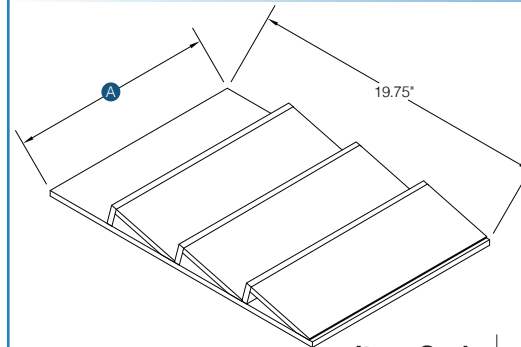

Spice Rack Tray Insert

Item Code	Outer Dimensions		
	A	H	D
YN-STI14	13.375"	1.09375"	19.75"
YN-STI20	19.75"	1.09375"	19.75"

STI14 designed to fit B18 drawer. Can be trimmed to fit B15
STI20 designed to fit B24 drawer. Can be trimmed to fit B21