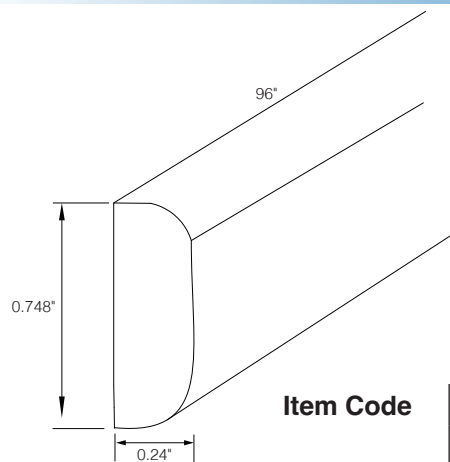

Batton Molding

Item Code	Outer Dimensions		
	W	H	D
BAM8	96"	0.748"	0.24"