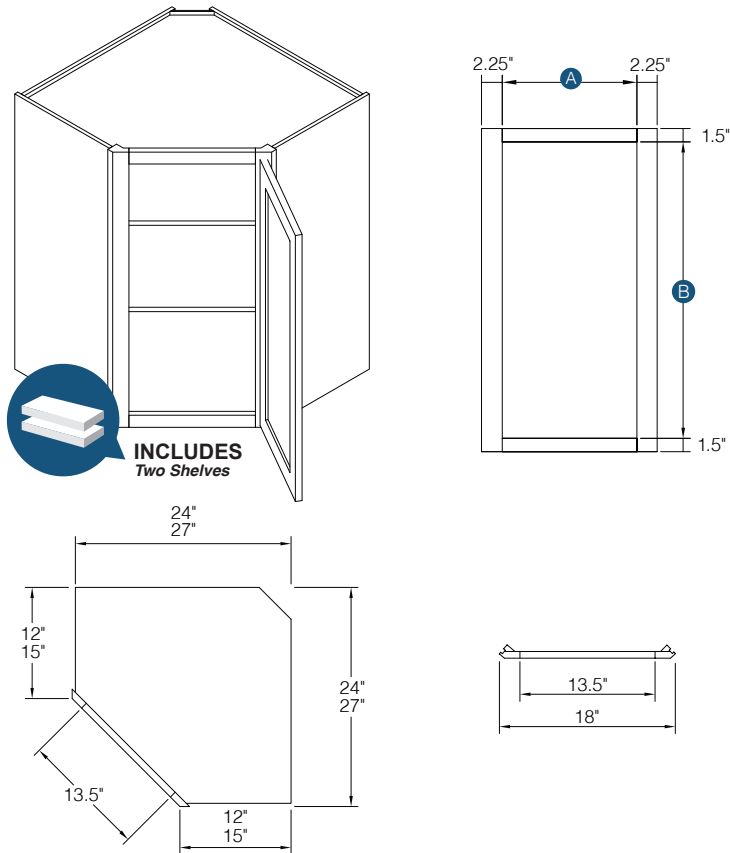

PRODUCT SPECS WALL CABINETS

30" - 36" High Corner Wall

Item Code	Outer Dimensions			Opening Size		Door Size	
	W	H	D	A	B	W	H
CW2430	24"	30"	12"	13.5"	27"	14.5"	28.75"
CW2436	24"	36"	12"	13.5"	33"	14.5"	34.75"
CW2736	27"	36"	15"	13.5"	33"	14.5"	34.75"