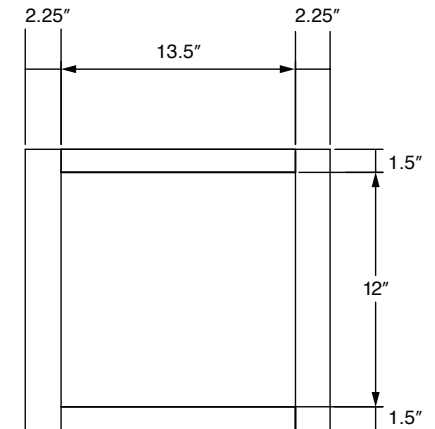

**Door comes pre-routed with glass insert and finished interior*

PRODUCT SPECS WALL CABINETS

15" Wall Stacking Cabinets with Glass

Item Code	Outer Dimensions			Opening Size		Door Size (x2)	
	W	H	D	A	B	W	H
WS2415-2	24"	15"	12"	21"	12"	11.6875"	13.75"
WS2715-2	27"	15"	12"	24"	12"	13.1875"	13.75"
WS3015-2	30"	15"	12"	27"	12"	14.6875"	13.75"
WS3315-2	33"	15"	12"	30"	12"	16.1875"	13.75"
WS3615-2	36"	15"	12"	33"	12"	17.6875"	13.75"

*Door comes pre-routed with glass insert and finished interior

15" Corner Wall Stacking Cabinet with Glass

Item Code	Outer Dimensions			Opening Size		Door Size	
	W	H	D	W	H	W	H
CWS2415	24"	15"	12"	13.5"	12"	14.5"	13.75"
CWS2715	27"	15"	12"	13.5"	12"	14.5"	13.75"

*Door comes pre-routed with glass insert and finished interior

PRODUCT SPECS WALL CABINETS

24" High Double Door Wall

Item Code	Outer Dimensions			Opening Size		Door Size (x2)	
	W	H	D	A	H	W	H
W3024	30"	24"	12"	27"	21"	14.6875"	22.75"
W3324	33"	24"	12"	30"	21"	16.1875"	22.75"
W3624	36"	24"	12"	33"	21"	17.6875"	22.75"

30" - 36" High Double Door Wall with Center Stile

Item Code	Outer Dimensions			Opening Size		Door Size (x2)	
	W	H	D	A	B	W	H
W4230	42"	30"	12"	18"	27"	20.5"	28.75"
W4236	42"	36"	12"	18"	33"	20.5"	34.75"