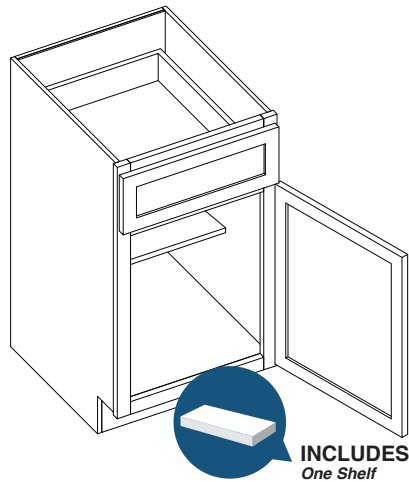

PRODUCT SPECS BASE CABINETS

Single Door Standard Base

Item Code	Outer Dimensions			Drawer Opening		Door Opening	
	W	H	D	A	H	A	H
B12	12"	34.5"	24"	9"	5.75"	9"	19.75"
B15	15"	34.5"	24"	12"	5.75"	12"	19.75"
B18	18"	34.5"	24"	15"	5.75"	15"	19.75"
B21	21"	34.5"	24"	18"	5.75"	18"	19.75"

Item Code	Drawer Front Size		Door Size	
	W	H	W	H
B12	11.5"	6.75"	11.5"	21.5"
B15	14.5"	6.75"	14.5"	21.5"
B18	17.5"	6.75"	17.5"	21.5"
B21	20.5"	6.75"	20.5"	21.5"