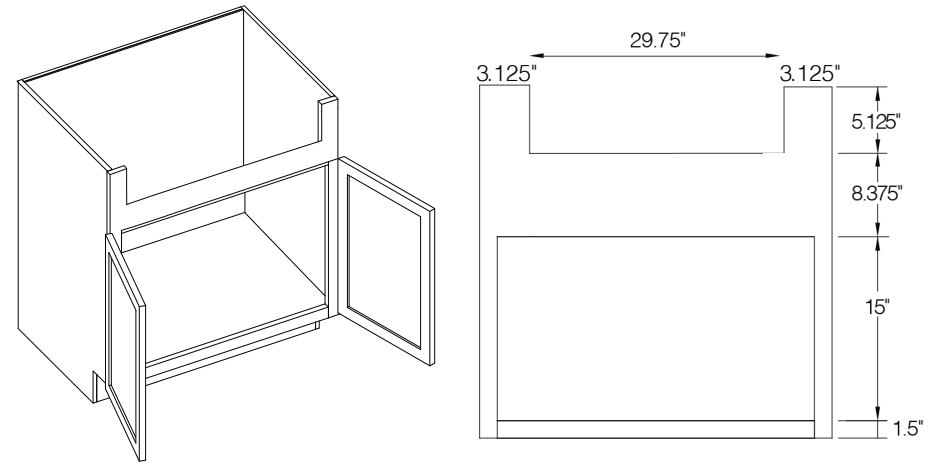

36" Farm House Sink Base

Item Code	Outer Dimensions			Door Opening	
	W	H	D	W	H
FSB36	36"	34.5"	24"	33"	15"

Item Code	Door Size (x2)	
	W	H
FSB36	17.687"	17"