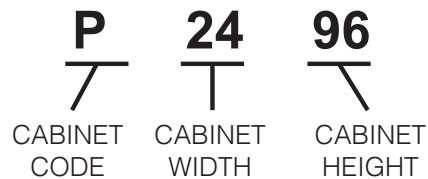

PRODUCT SPECS TALL CABINETS

Tall Cabinet Coding

Notes:

- Standard tall cabinets are 24" deep.
- Add door thickness for total cabinet depth.
- Please refer to the Products by Cabinet Line chart to determine which products are carried for each cabinet line.