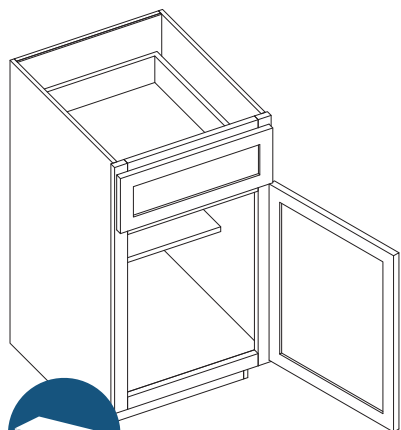

PRODUCT SPECS VANITY CABINETS

Single Door Vanity Base

INCLUDES
One Shelf

Item Code	Outer Dimensions			Drawer Opening		Door Opening	
	W	H	D	A	H	A	H
VB12	12"	34.5"	21"	9"	5.75"	9"	19.75"
VB15	15"	34.5"	21"	12"	5.75"	12"	19.75"
VB18	18"	34.5"	21"	15"	5.75"	15"	19.75"

Item Code	Drawer Front Size		Door Size	
	W	H	W	H
VB12	11.5"	6.75"	11.5"	21.5"
VB15	14.5"	6.75"	14.5"	21.5"
VB18	17.5"	6.75"	17.5"	21.5"