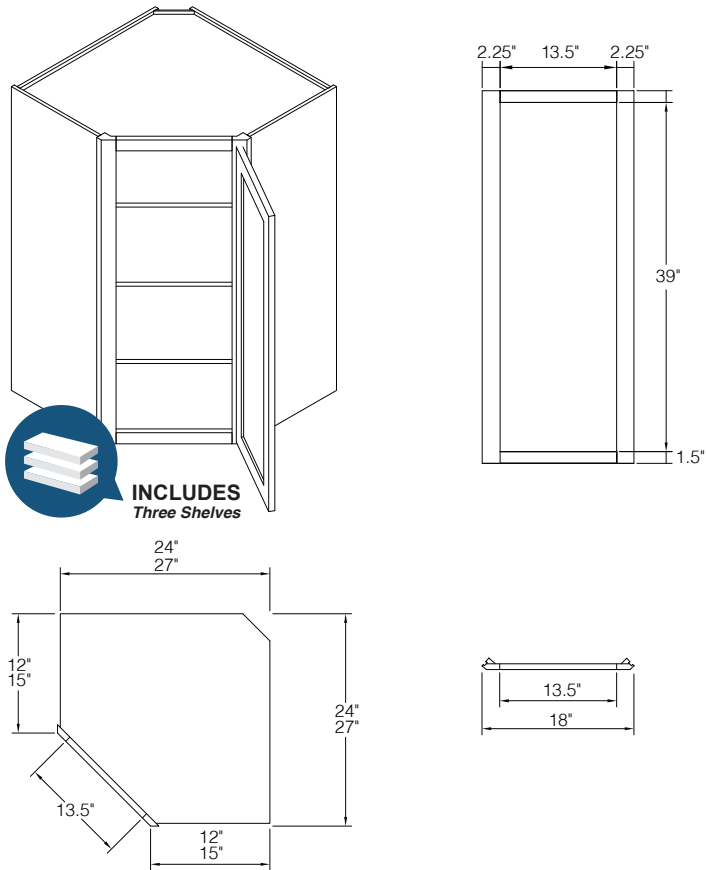

Item Code	Outer Dimensions			Opening Size		Door Size (x2)	
	W	H	D	A	B	W	H
W4242	42"	42"	12"	18"	39"	20.5"	40.75"

PRODUCT SPECS WALL CABINETS

Wall Tower with 3 Drawers

Item Code	Outer Dimensions			Door Opening		Door Size	
	W	H	D	W	B	W	H
DWR1548	15"	48"	15"	12"	28"	14.5"	28.75"
DWR1554	15"	54"	15"	12"	34"	14.5"	34.75"
DWR1560*	15"	60"	15"	12"	40"	14.5"	40.75"

Item Code	Top/Middle Opening		Top/Middle Drawer Front Size	
	W	H	W	H
DWR1548	12"	4.25"	14.5"	5.5"
DWR1554	12"	4.25"	14.5"	5.5"
DWR1560	12"	4.25"	14.5"	5.5"

Item Code	Bottom Opening		Bottom Drawer Front Size	
	W	H	W	H
DWR1548	12"	4"	14.5"	5.5"
DWR1554	12"	4"	14.5"	5.5"
DWR1560	12"	4"	14.5"	5.5"

*DWR1560 - Includes 3 shelves

Wine Rack

Item Code	Outer Dimensions			Opening Size	
	W	H	D	W	H
WR3018	30"	18"	12"	27"	15"

Can be installed vertically or horizontally
Wine Rack holds 11 standard wine bottles

Microwave Wall Cabinet

Item Code	Outer Dimensions			Opening Size	
	W	H	D	W	H
MWC3018	30"	18"	12"	27"	14.25"

PRODUCT SPECS WALL CABINETS

42" High Corner Wall

Item Code	Outer Dimensions			Opening Size		Door Size	
	W	H	D	W	H	W	H
CW2442	24"	42"	12"	13.5"	39"	14.5"	40.75"
CW2742	27"	42"	15"	13.5"	39"	14.5"	40.75"