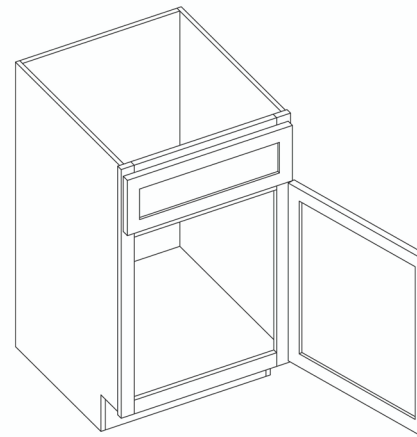

Single Door Vanity Cabinet

Item Code	Outer Dimensions			False Drawer Opening (x2)		Door Opening	
	W	H	D	A	H	W	H
V21	21"	34.5"	21"	18"	5.75"	18"	19.75"

Item Code	False Drawer Front Size (x2)		Door Size (x2)	
	A	H	W	H
V21	20.5"	6.75"	20.5"	21.5"