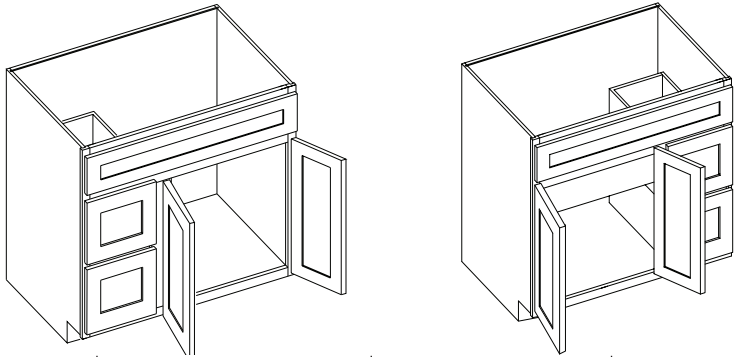

PRODUCT SPECS VANITY CABINETS

Vanity Combo Cabinet 36"

Item Code	Outer Dimensions			False Drawer Opening		Door Opening	
	W	H	D	W	H	W	H
VSBDR36	36"	34.5"	21"	33"	5.75"	20"	19.75"
VSBDL36	36"	34.5"	21"	33"	5.75"	20"	19.75"

Item Code	False Drawer Front Size		Door Size (x2)	
	W	H	W	H
VSBDR36 / VSBDL36	35.5"	6.75"	11.6875"	21.5"

Item Code	Top Drawer Opening		Bottom Drawer Opening	
	W	H	W	H
VSBDR36 / VSBDL36	9"	9.5"	9"	8.75"

Item Code	Side Drawer Size (x2)	
	W	H
VSBDR36 / VSBDL36	11.5"	10.5"