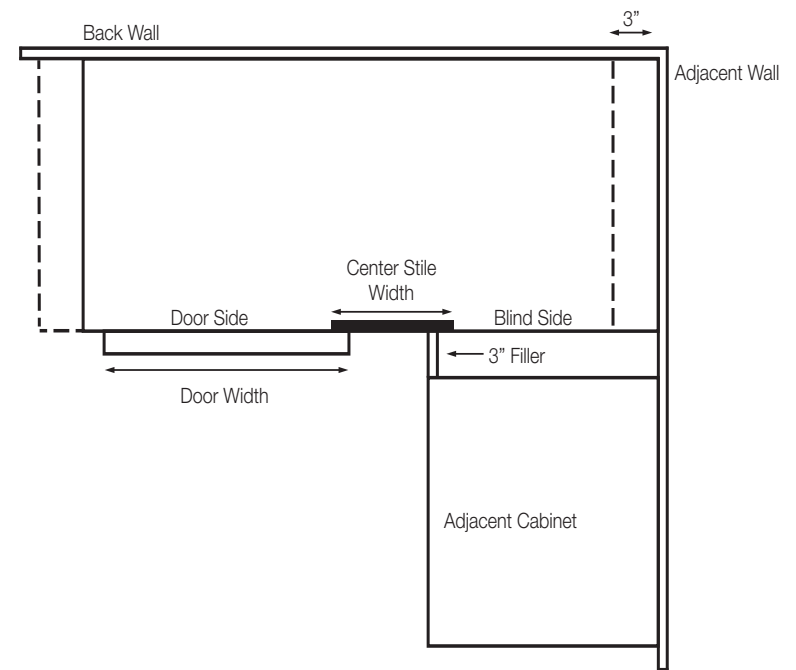

Item Code	Drawer Front Size		Door Size	
	W	H	W	H
BB42	14.5"	6.75"	14.5"	21.5"
BB48	20.5"	6.75"	20.5"	21.5"

Image shown with a hinge left

Installing a 48" Blind Base

Proper installation ensures that the drawer will clear hardware, and doors will open, and show correct reveal