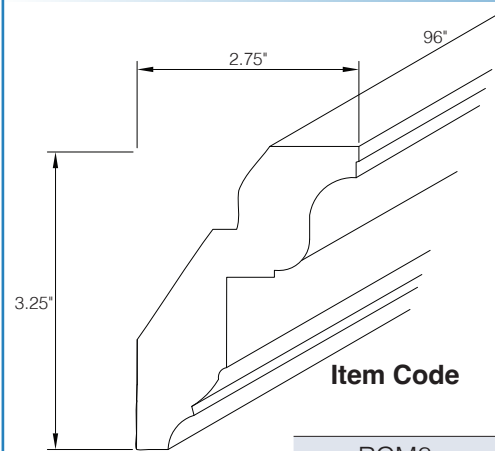

Royal Crown Molding

Item Code	Outer Dimensions		
	W	H	D
RCM8	96"	3.25"	2.75"