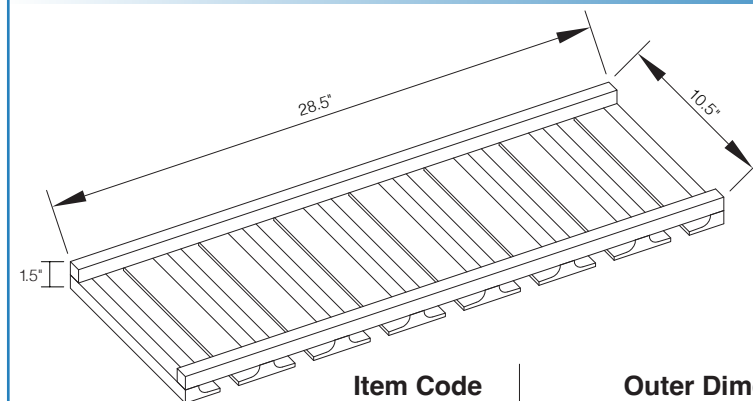

Stemware Rack

Item Code	Outer Dimensions		
	W	H	D
SWR3012	28.5"	1.5"	10.5"

Designed to fit under wine rack