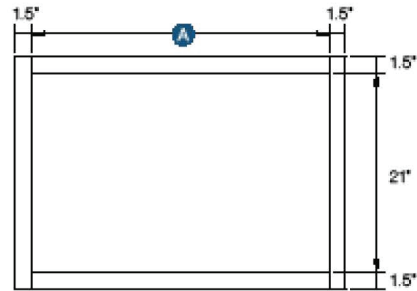

**Door comes pre-routed with glass insert and finished interior*

PRODUCT SPECS WALL CABINETS

15" Wall Stacking Cabinets with Glass

Item Code	Outer Dimensions			Opening Size		Door Size (x2)	
	W	H	D	A	B	W	H
WS2415-2	24"	15"	12"	21"	12"	11.6875"	13.75"
WS2715-2	27"	15"	12"	24"	12"	13.1875"	13.75"
WS3015-2	30"	15"	12"	27"	12"	14.6875"	13.75"
WS3315-2	33"	15"	12"	30"	12"	16.1875"	13.75"
WS3615-2	36"	15"	12"	33"	12"	17.6875"	13.75"

*Door comes pre-routed with glass insert and finished interior

15" Corner Wall Stacking Cabinet with Glass

Item Code	Outer Dimensions			Opening Size		Door Size	
	W	H	D	W	H	W	H
CWS2415	24"	15"	12"	13.5"	12"	14.5"	13.75"
CWS2715	27"	15"	12"	13.5"	12"	14.5"	13.75"

*Door comes pre-routed with glass insert and finished interior

PRODUCT SPECS WALL CABINETS

24" High Double Door Wall

Item Code	Outer Dimensions			Opening Size		Door Size (x2)	
	W	H	D	A	H	W	H
W3024	30"	24"	12"	27"	21"	14.6875"	22.75"
W3324	33"	24"	12"	30"	21"	16.1875"	22.75"
W3624	36"	24"	12"	33"	21"	17.6875"	22.75"

30" - 36" High Double Door Wall with Center Stile

Item Code	Outer Dimensions			Opening Size		Door Size (x2)	
	W	H	D	A	B	W	H
W4230	42"	30"	12"	18"	27"	20.5"	28.75"
W4236	42"	36"	12"	18"	33"	20.5"	34.75"