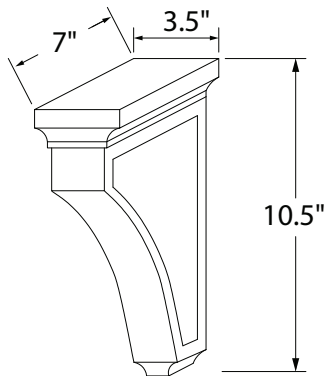

Item Code	Outer Dimensions		
	W	H	D
CORT	3.5"	10.5"	7"