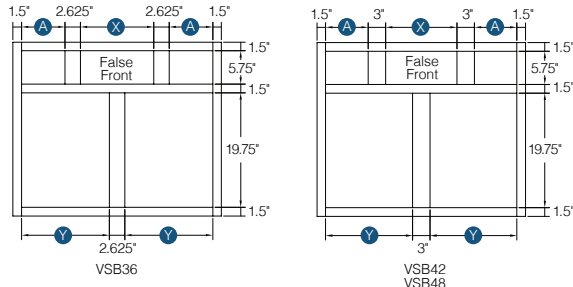

PRODUCT SPECS VANITY CABINETS

Vanity Sink Base

Item Code	Outer Dimensions		
	W	H	D
VSB36	36"	34.5"	21"
VSB42	42"	34.5"	21"
VSB48	48"	34.5"	21"

Item Code	Drawer Opening (x2)		False Drawer Opening		Door Opening (x2)	
	A	H	X	H	Y	H
VSB36	7.5"	5.75"	12.75"	5.75"	15.1875"	19.75"
VSB42	9.25"	5.75"	14.5"	5.75"	18"	19.75"
VSB48	9.25"	5.75"	20.5"	5.75"	21"	19.75"

Item Code	Drawer Front Size		False Drawer Front Size		Door Size	
	W	H	W	H	W	H
VSB36	10"	6.75"	15.25"	6.75"	17.6875"	21.5"
VSB42	11.75"	6.75"	17"	6.75"	20.5"	21.5"
VSB48	11.75"	6.75"	23"	6.75"	23.5"	21.5"