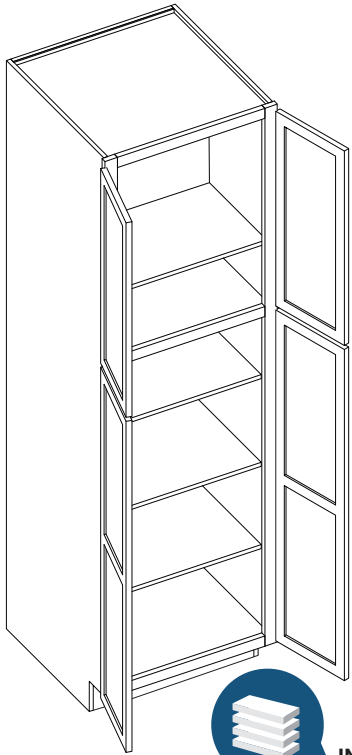

Single Door Pantry

Item Code	Outer Dimensions			Top Opening		Top Door Size	
	W	H	D	W	B	W	H
P1884	18"	84"	24"	15"	27.75"	17.5"	28.75"
P1890	18"	90"	24"	15"	33.75"	17.5"	34.75"
P1896*	18"	96"	24"	15"	39.75"	17.5"	40.75"

Item Code	Bottom Opening		Bottom Door Size	
	W	H	W	H
P1884	15"	47.25"	17.5"	49"
P1890	15"	47.25"	17.5"	49"
P1896*	15"	47.25"	17.5"	49"

* P1896 - Includes 5 shelves

PRODUCT SPECS TALL CABINETS

Double Door Pantry

Item Code	Outer Dimensions			Top Opening		Top Door Size	
	W	H	D	A	B	W	H
P2484	24"	84"	24"	21"	27.75"	11.6875"	28.75"
P2490	24"	90"	24"	21"	33.75"	11.6875"	34.75"
P2496*	24"	96"	24"	21"	39.75"	11.6875"	40.75"
P3090	30"	90"	24"	27"	33.75"	17.6875"	34.75"
P3096*	30"	96"	24"	27"	39.75"	17.6875"	40.75"

PRODUCT SPECS VANITY CABINETS

Vanity Drawer 24"

Item Code	Outer Dimensions			Opening Size		Drawer Size	
	W	H	D	W	B	W	H
KD24	24"	4.75"	21"	18"	2.75"	23.5"	3.5"

Vanity Drawer 36"

Item Code	Outer Dimensions			Opening Size		Drawer Size	
	W	H	D	W	B	W	H
KD36	36"	4.75"	21"	24"	2.75"	29.5"	3.5"