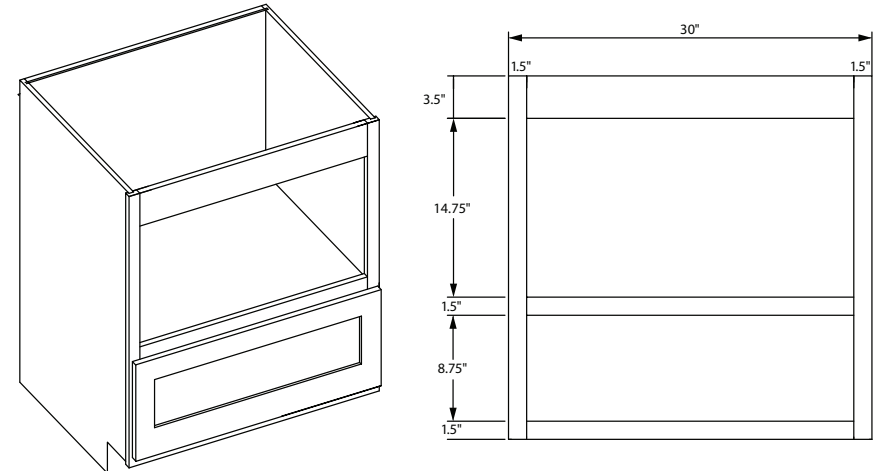

Microwave Base Cabinet

Item Code	Outer Dimensions			Top Opening		Bottom Opening		Drawer Size	
	W	H	D	W	H	W	H	W	H
MBC30	30"	34.5"	24"	27"	14.75"	27"	8.75"	29.5"	10.5"

Comes with finished interior