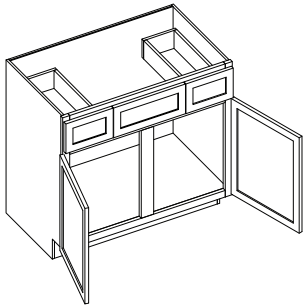

PRODUCT SPECS VANITY CABINETS

Vanity Sink Base

Item Code	Outer Dimensions		
	W	H	D
VSB36	36"	34.5"	21"
VSB42	42"	34.5"	21"
VSB48	48"	34.5"	21"

Item Code	Drawer Opening (x2)		False Drawer Opening		Door Opening (x2)	
	A	H	X	H	Y	H
VSB36	7.5"	5.75"	12.75"	5.75"	15.1875"	19.75"
VSB42	9.25"	5.75"	14.5"	5.75"	18"	19.75"
VSB48	9.25"	5.75"	20.5"	5.75"	21"	19.75"

Item Code	Drawer Front Size		False Drawer Front Size		Door Size	
	W	H	W	H	W	H
VSB36	10"	6.75"	15.25"	6.75"	17.6875"	21.5"
VSB42	11.75"	6.75"	17"	6.75"	20.5"	21.5"
VSB48	11.75"	6.75"	23"	6.75"	23.5"	21.5"