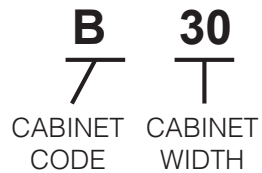

PRODUCT SPECS BASE CABINETS

Base Cabinet Coding

Notes:

- Standard base cabinets are 24" deep and 34.5" high.
- Add door thickness for total cabinet depth.
- Please refer to the Products by Cabinet Line chart to determine which products are carried for each cabinet line.