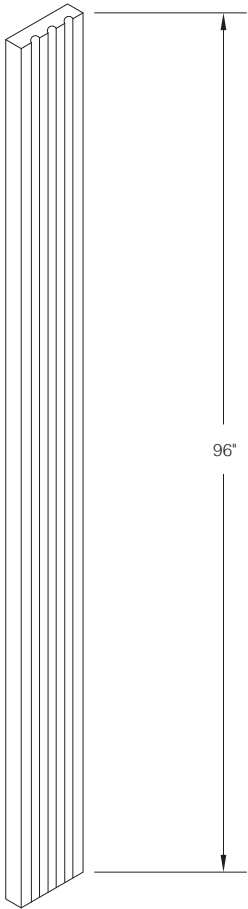

PRODUCT SPECS FILLERS & PANELS

Fluted Filler

96"

Item Code	Outer Dimensions		
	W	H	D
FF396	3"	96"	0.75"

All four edges finished