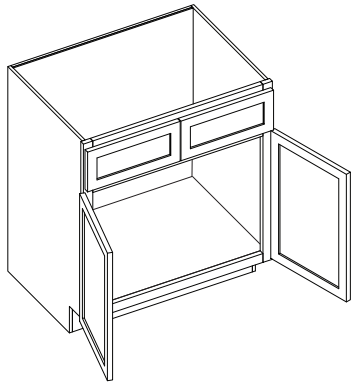

PRODUCT SPECS VANITY CABINETS

Double Door Vanity

Item Code	Outer Dimensions			False Drawer Opening (x2)		Door Opening	
	W	H	D	A	H	W	H
V24-2*	24"	34.5"	21"	21"	5.75"	21"	19.75"
V27	27"	34.5"	21"	10.6875"	5.75"	24"	19.75"
V30	30"	34.5"	21"	12.1875"	5.75"	27"	19.75"
V33	33"	34.5"	21"	13.6875"	5.75"	30"	19.75"
V36	36"	34.5"	21"	15.1875"	5.75"	33"	19.75"

Item Code	False Drawer Front Size (x2)		Door Size (x2)	
	W	H	W	H
V24-2*	23.5"	6.75"	11.6875"	21.5"
V27	13.1875"	6.75"	13.1875"	21.5"
V30	14.6875"	6.75"	14.6875"	21.5"
V33	16.1875"	6.75"	16.1875"	21.5"
V36	17.6875"	6.75"	17.6875"	21.5"

*V24-2 has one false drawer and two doors. Drawer measurements provided are for single drawer.

Note: Napa White has a single drawer front on all sizes.