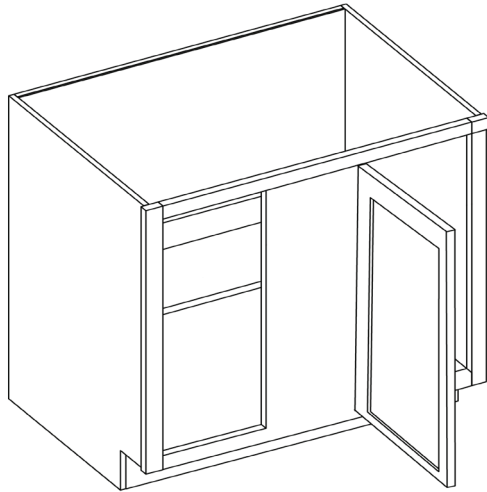

PRODUCT SPECS BASE CABINETS

36" Blind Base

Item Code	Outer Dimensions			Door Opening		Door Size	
	W	H	D	W	H	W	H
BB36	30"	34.5"	24"	9"	27"	11.5"	28.75"

Image shown with a hinge left

Installing a 36" - 42" Blind Base

Proper installation ensures that the drawer will clear hardware, and doors will open, and show correct reveal