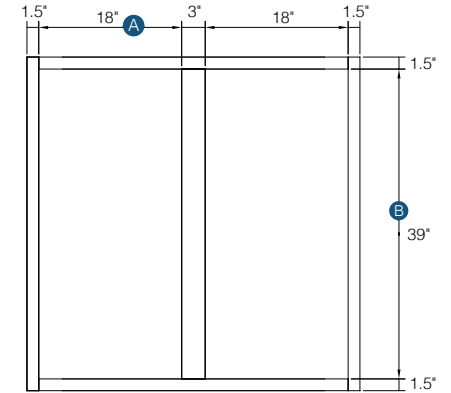

30" - 36" High Double Door Wall with Center Stile

Item Code	Outer Dimensions			Opening Size		Door Size (x2)	
	W	H	D	A	B	W	H
W4230	42"	30"	12"	18"	27"	20.5"	28.75"
W4236	42"	36"	12"	18"	33"	20.5"	34.75"

42" High Single Door Wall

Item Code	Outer Dimensions			Opening Size		Door Size	
	W	H	D	A	B	W	H
W942	9"	42"	12"	6"	39"	8.5"	40.75"
W1242	12"	42"	12"	9"	39"	11.5"	40.75"
W1542	15"	42"	12"	12"	39"	14.5"	40.75"
W1842	18"	42"	12"	15"	39"	17.5"	40.75"
W2142	21"	42"	12"	18"	39"	20.5"	40.75"

PRODUCT SPECS WALL CABINETS

42" High Double Door Wall

42" High Double Door Wall with Center Stile

Item Code	Outer Dimensions			Opening Size		Door Size (x2)	
	W	H	D	A	B	W	H
W2442-2	24"	42"	12"	21"	39"	11.6875"	40.75"
W2742	27"	42"	12"	24"	39"	13.1875"	40.75"
W3042	30"	42"	12"	27"	39"	14.6875"	40.75"
W3342	33"	42"	12"	30"	39"	16.1875"	40.75"
W3642	36"	42"	12"	33"	39"	17.6875"	40.75"
W3942	39"	42"	12"	36"	39"	19.1875"	40.75"

Item Code	Outer Dimensions			Opening Size		Door Size (x2)	
	W	H	D	A	B	W	H
W4242	42"	42"	12"	18"	39"	20.5"	40.75"

PRODUCT SPECS WALL CABINETS

Wall Tower with 3 Drawers

Item Code	Outer Dimensions			Door Opening		Door Size	
	W	H	D	W	B	W	H
DWR1548	15"	48"	15"	12"	28"	14.5"	28.75"
DWR1554	15"	54"	15"	12"	34"	14.5"	34.75"
DWR1560*	15"	60"	15"	12"	40"	14.5"	40.75"