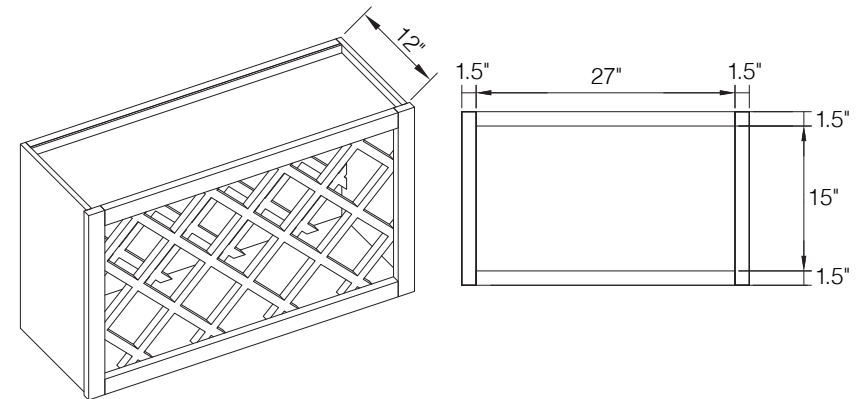

Wine Rack

Item Code	Outer Dimensions			Opening Size	
	W	H	D	W	H
WR3018	30"	18"	12"	27"	15"

Can be installed vertically or horizontally
Wine Rack holds 11 standard wine bottles