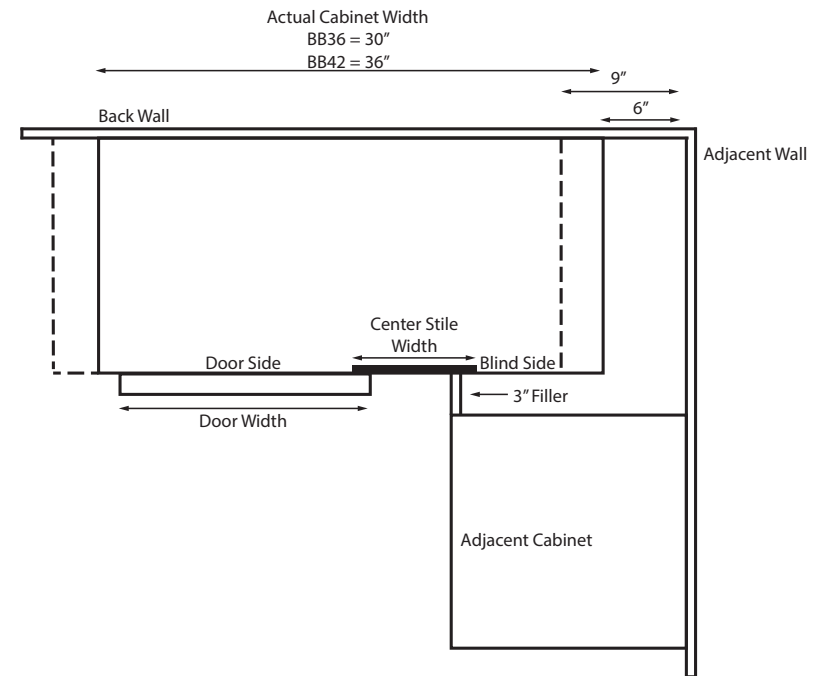

- Choose the blind side and assemble accordingly
- Place the cabinet back against the back wall
  - BB36 and BB42 – position the blind side 6"-9" away from the adjacent wall
- Place at least a 3" filler next to the adjacent cabinet
  (filler is not included)